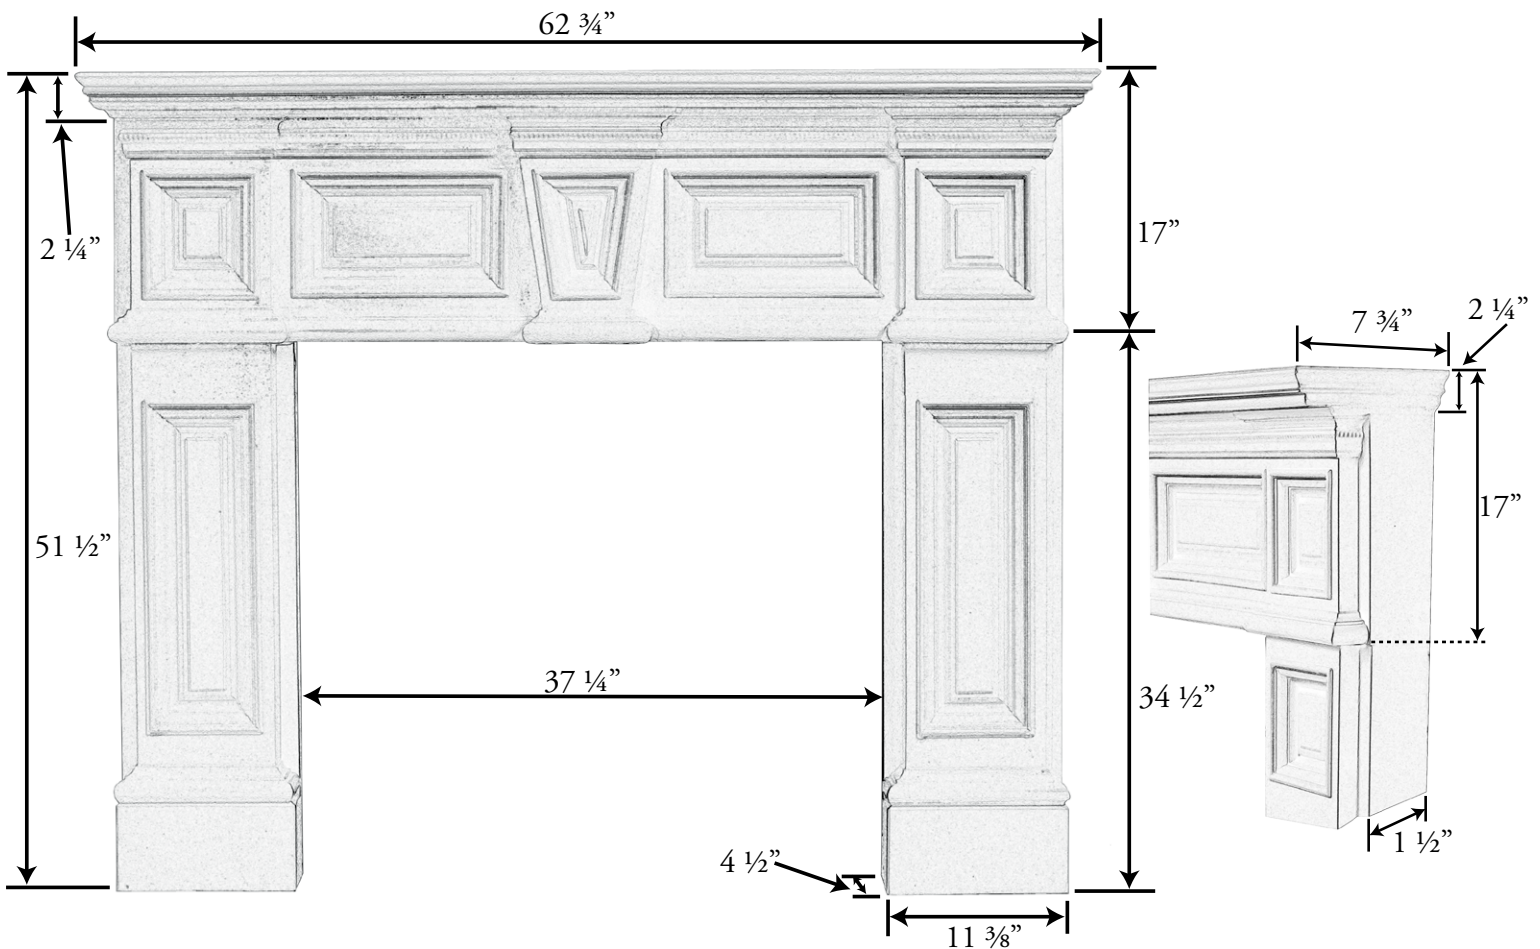

151 Dekalb Industrial Way • Decatur, Georgia 30030
(404) 373-PLUS(7587) • (877) 628-1628 • Fax (404) 373-3122
www.aplusinc.com • info@aplusinc.com