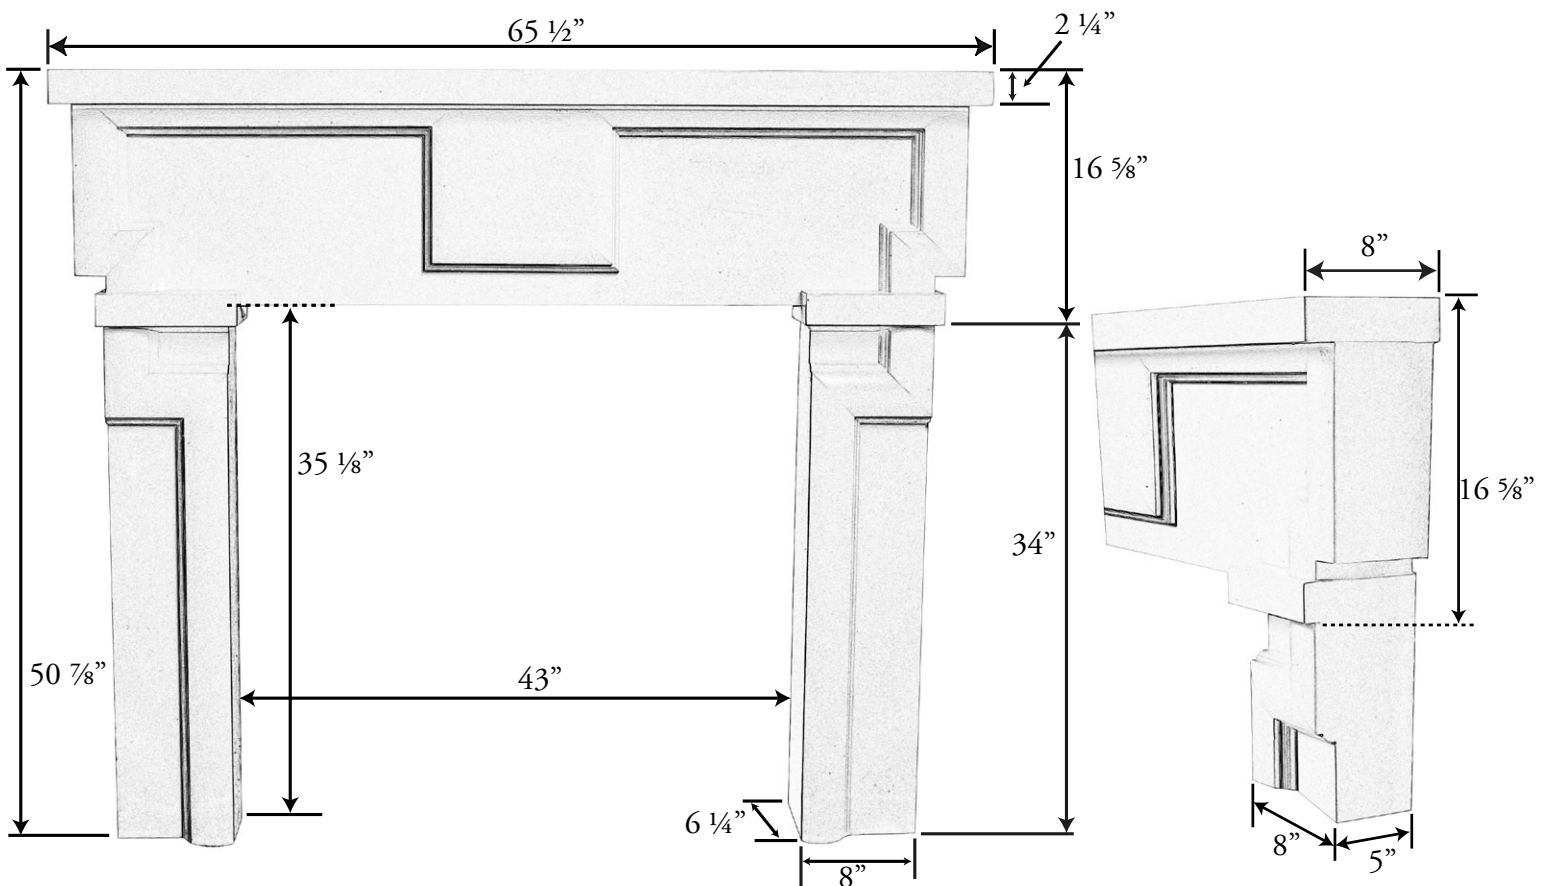

151 Dekalb Industrial Way • Decatur, Georgia 30030
(404) 373-PLUS(7587) • (877) 628-1628 • Fax (404) 373-3122
www.aaplusinc.com • info@aaplusinc.com