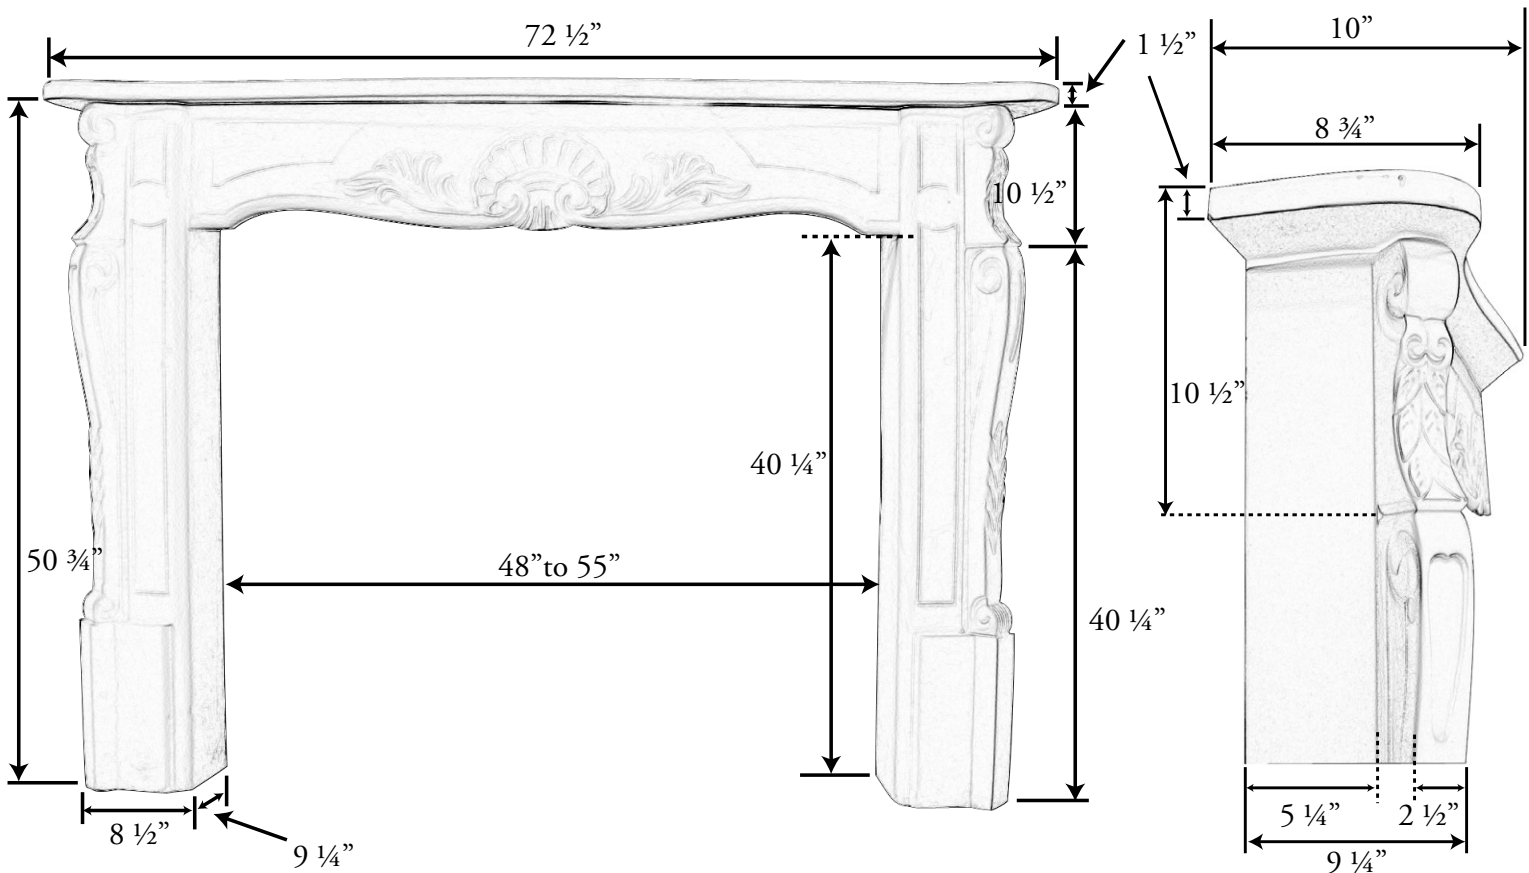

151 Dekalb Industrial Way • Decatur, Georgia 30030
(404) 373-PLUS(7587) • (877) 628-1628 • Fax (404) 373-3122
www.aaplusinc.com • info@aaplusinc.com