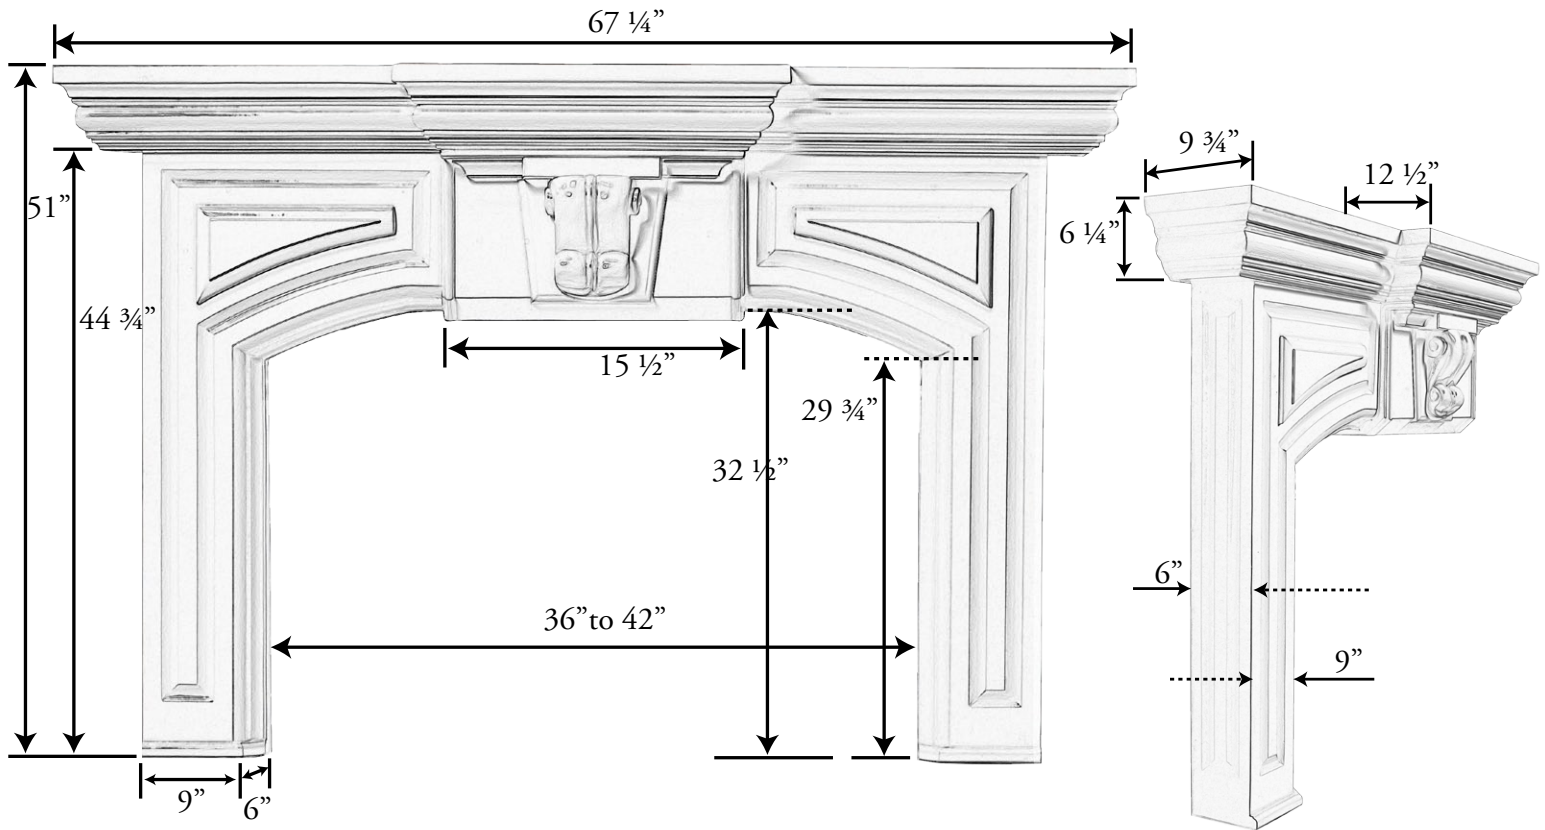

151 Dekalb Industrial Way • Decatur, Georgia 30030
(404) 373-PLUS(7587) • (877) 628-1628 • Fax (404) 373-3122
www.aaplusinc.com • info@aaplusinc.com