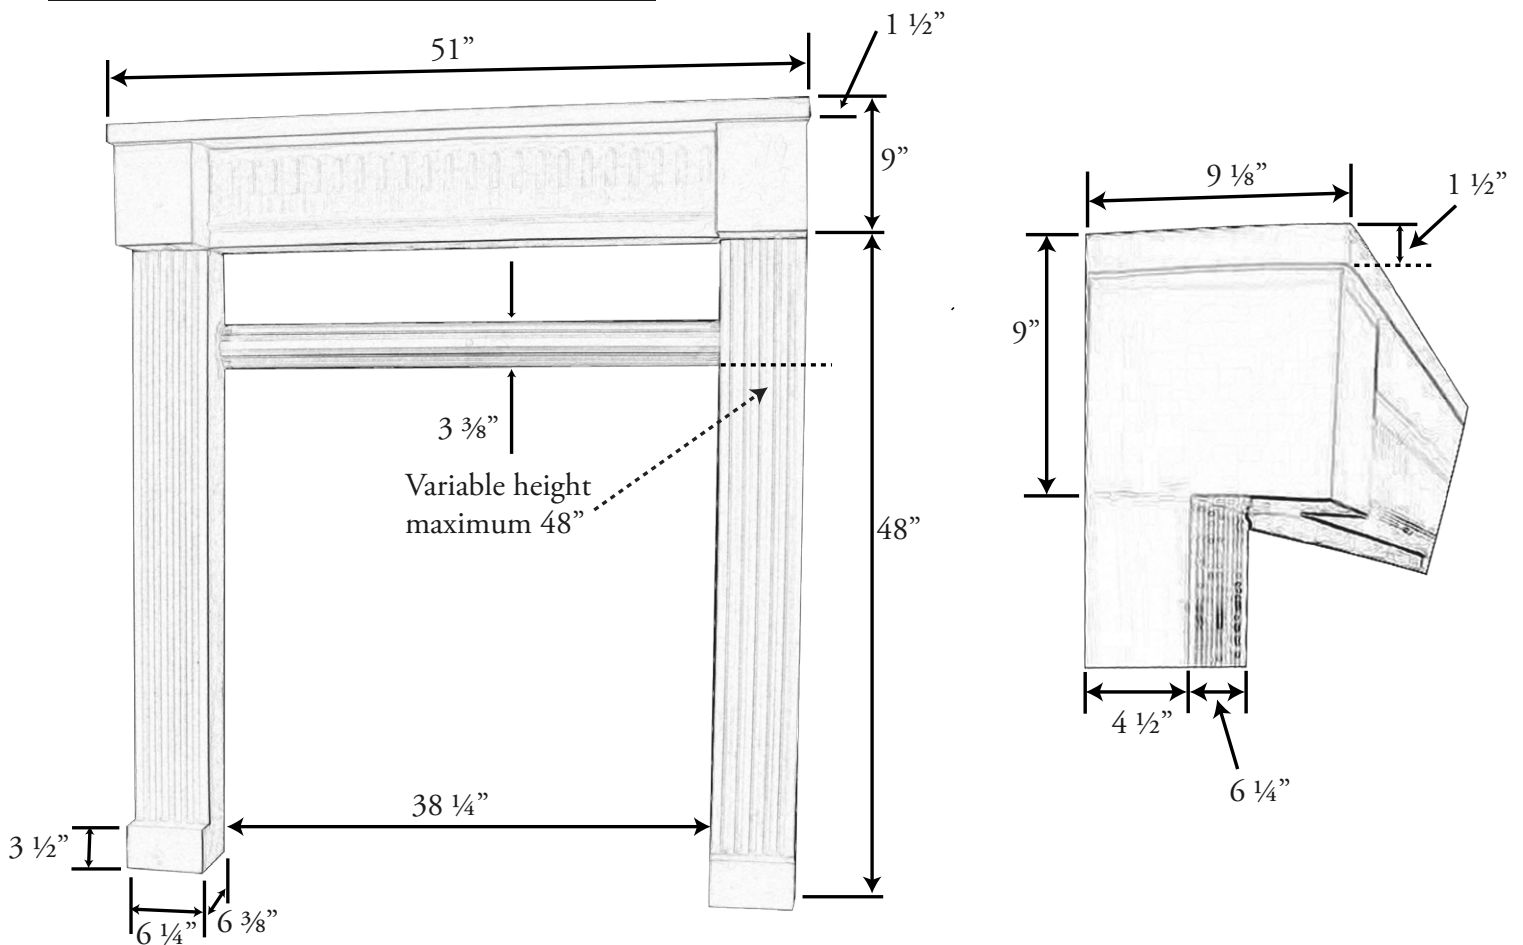

151 Dekalb Industrial Way • Decatur, Georgia 30030
(404) 373-PLUS(7587) • (877) 628-1628 • Fax (404) 373-3122
www.aaplusinc.com • info@aaplusinc.com