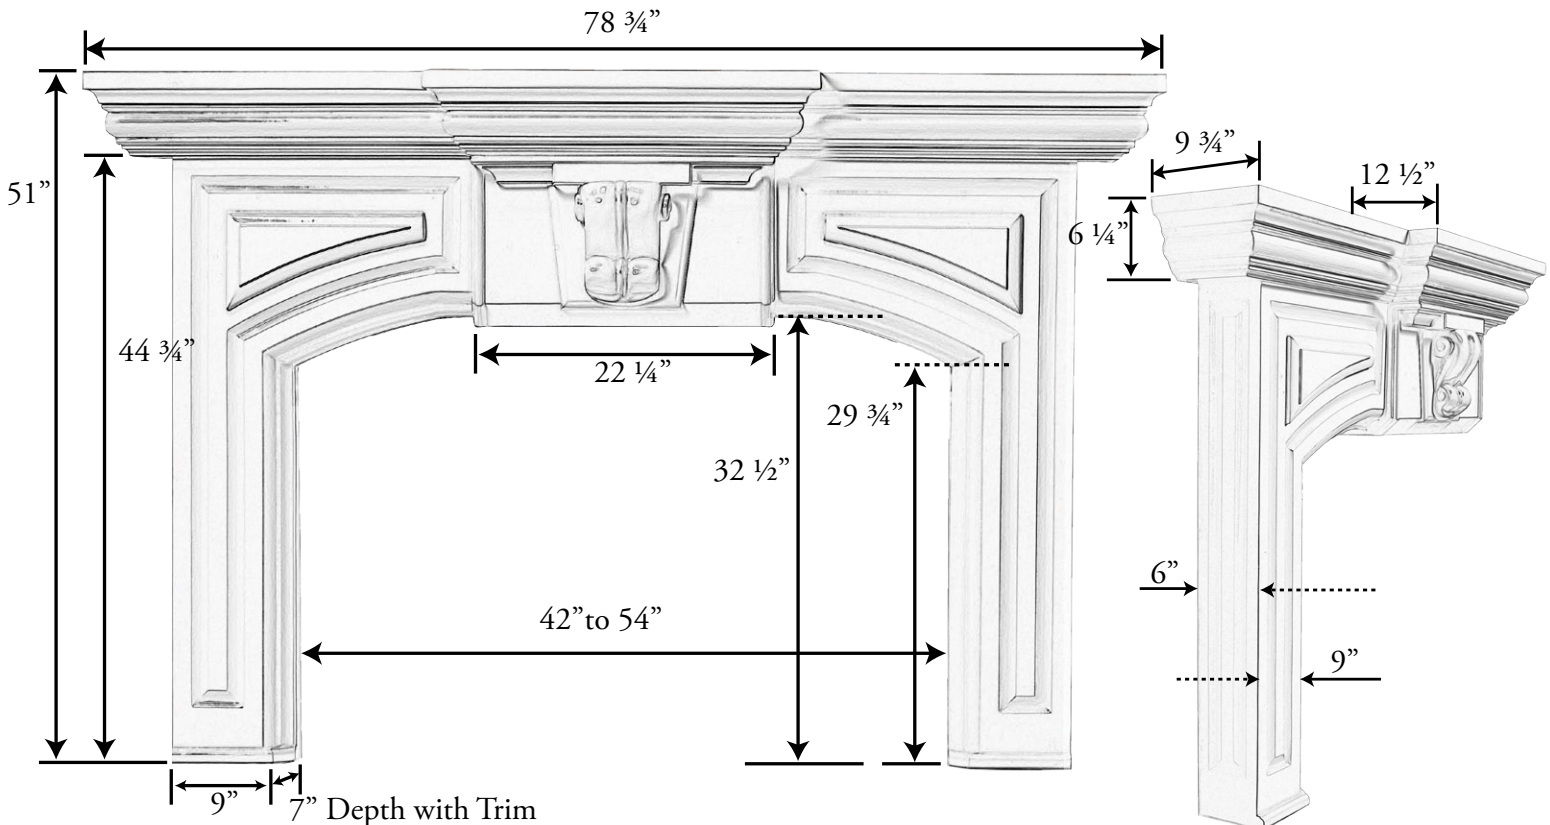

151 Dekalb Industrial Way • Decatur, Georgia 30030
(404) 373-PLUS(7587) • (877) 628-1628 • Fax (404) 373-3122
www.aplusinc.com • info@aplusinc.com