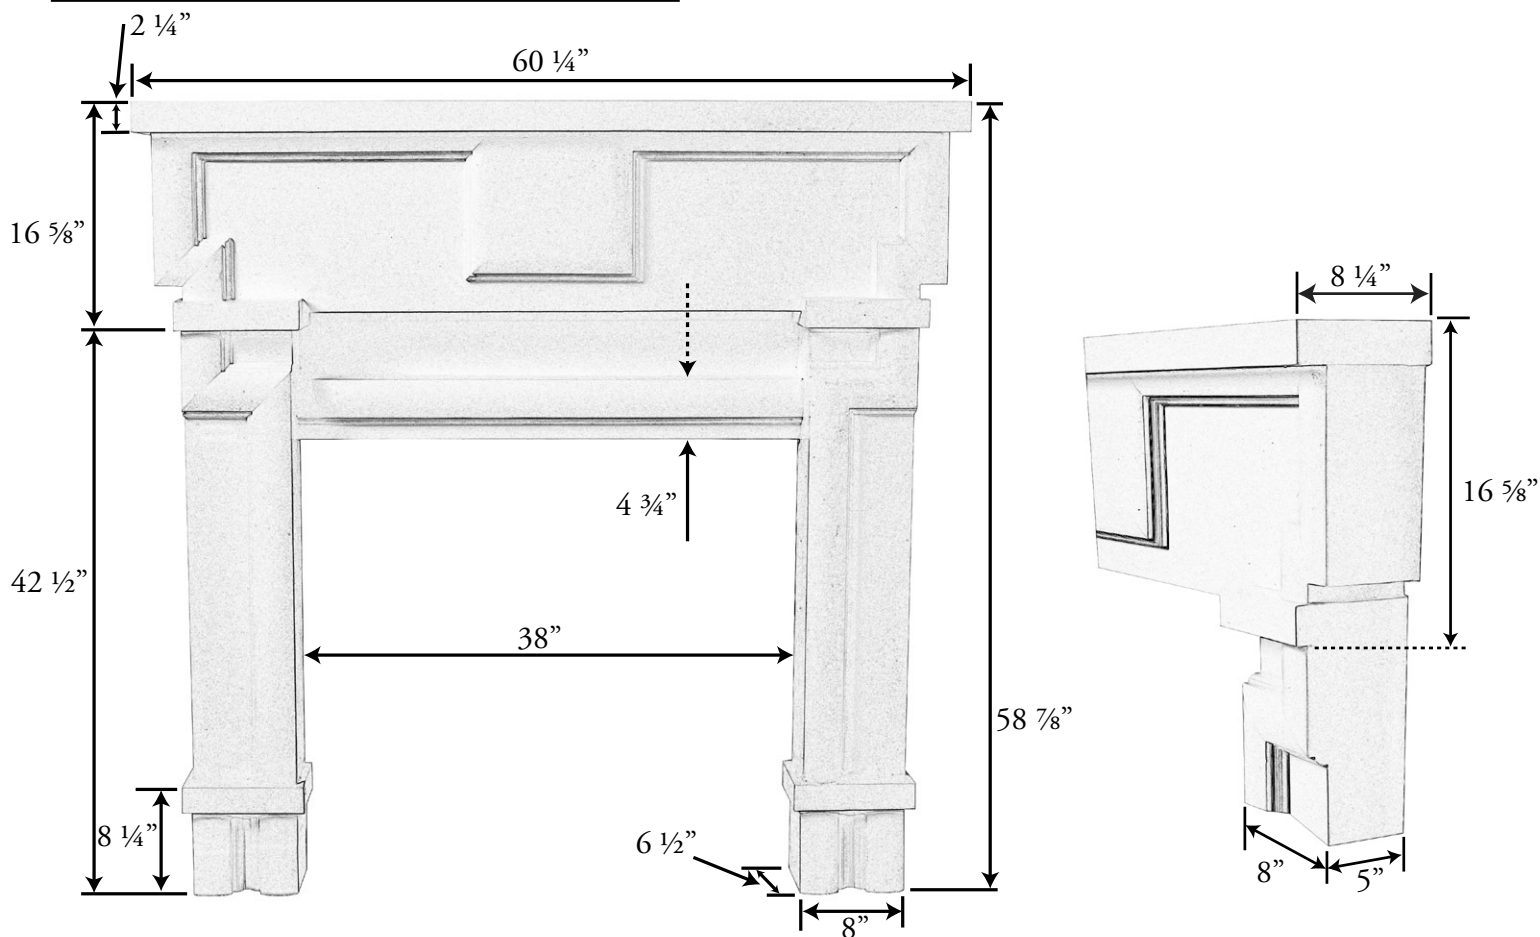

151 Dekalb Industrial Way • Decatur, Georgia 30030
(404) 373-PLUS(7587) • (877) 628-1628 • Fax (404) 373-3122
www.aplusinc.com • info@aplusinc.com