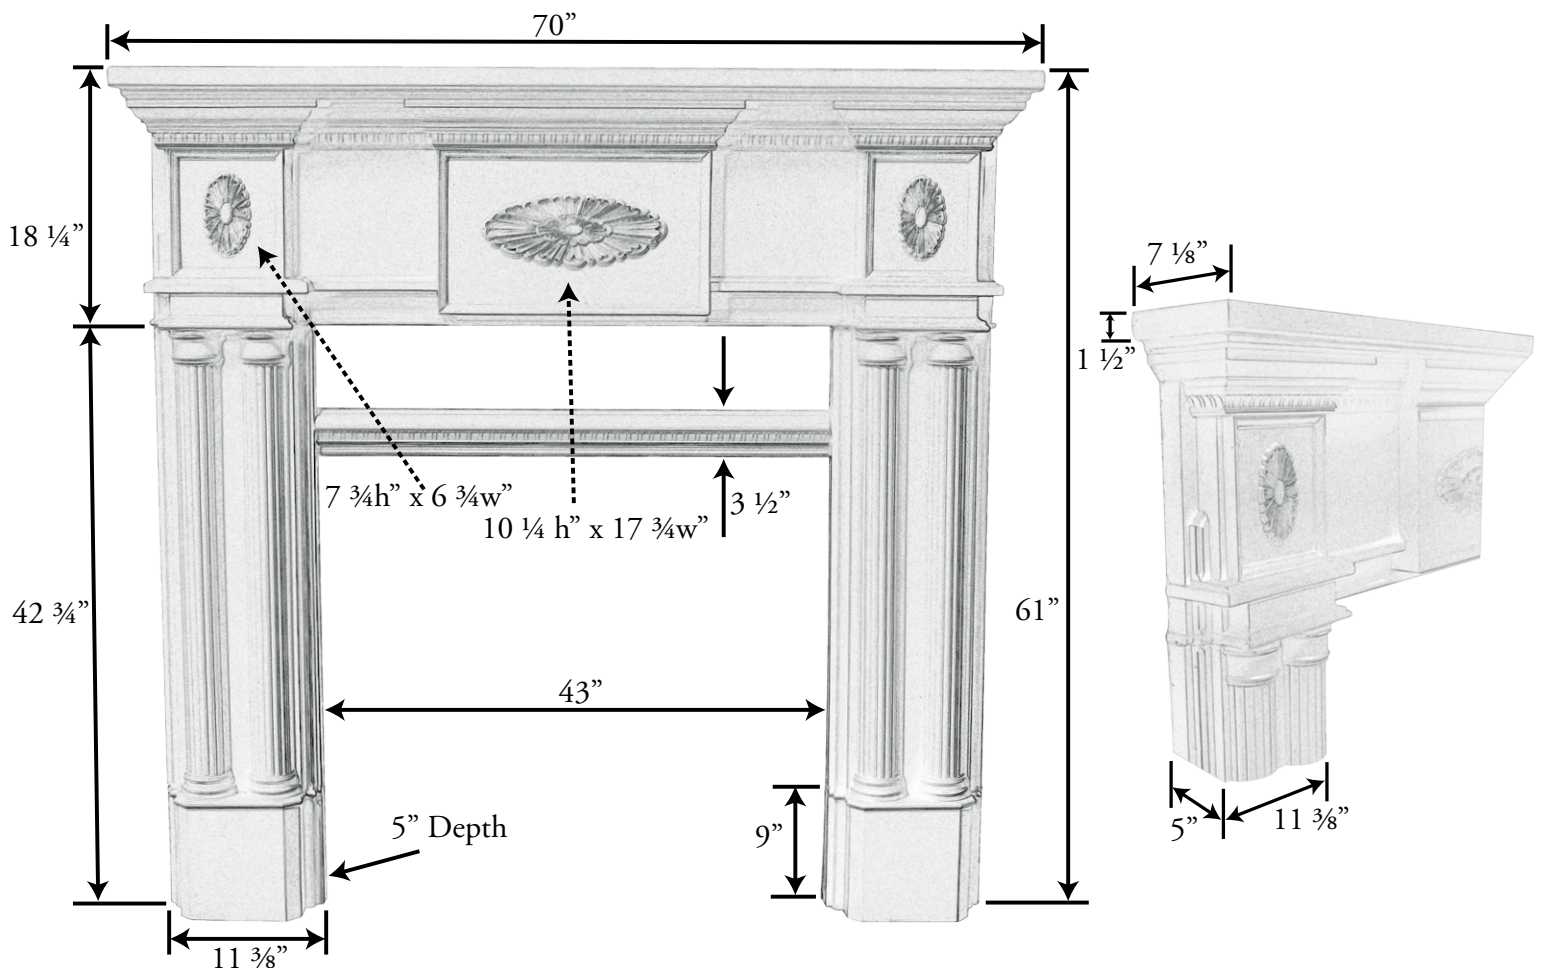

151 Dekalb Industrial Way • Decatur, Georgia 30030
(404) 373-PLUS(7587) • (877) 628-1628 • Fax (404) 373-3122
www.aplusinc.com • info@aplusinc.com