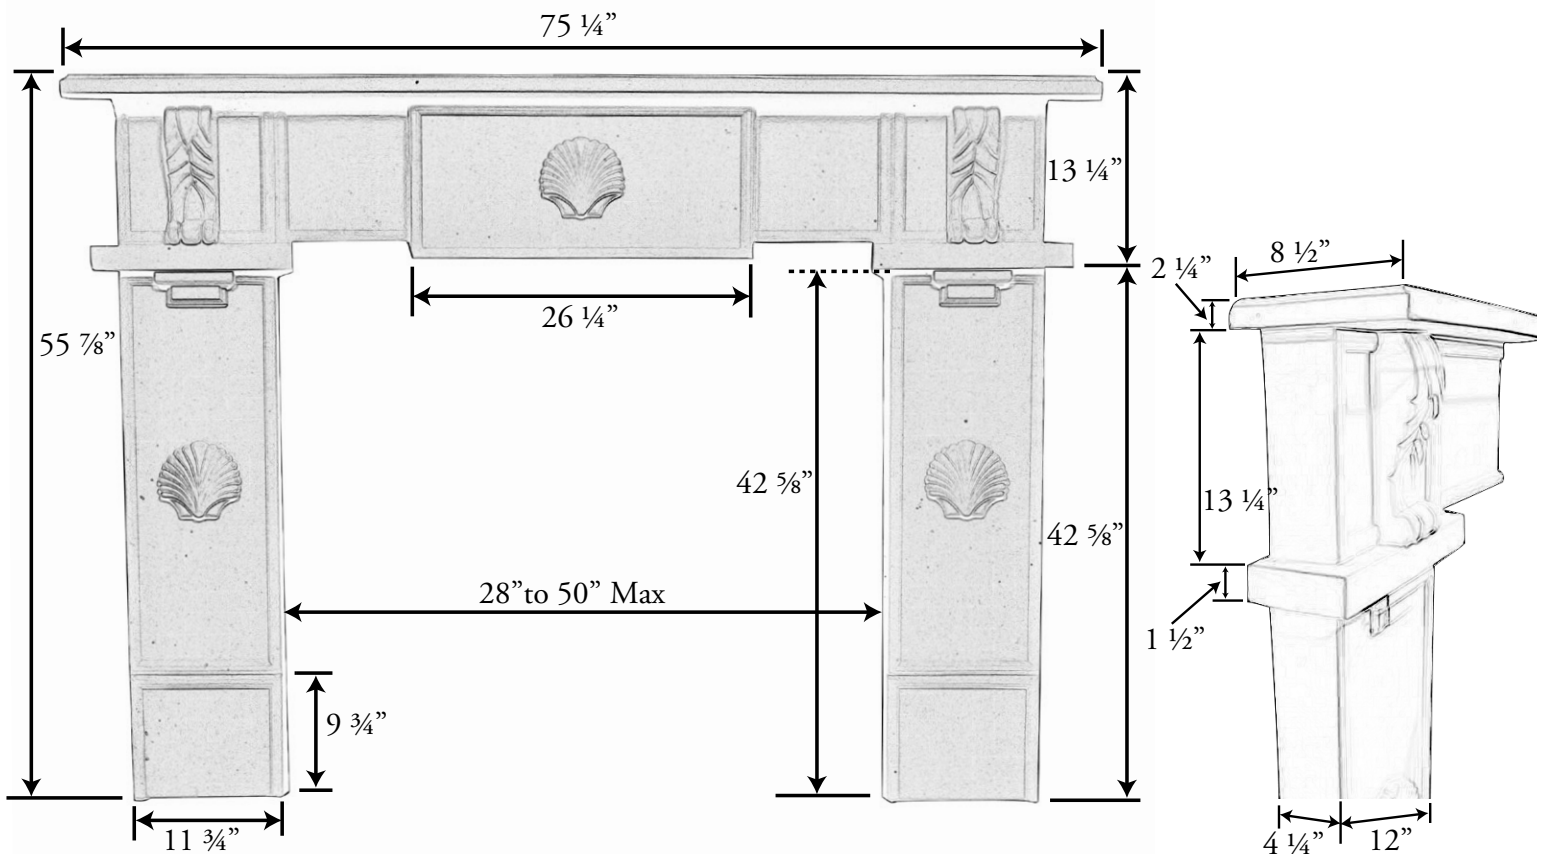

plusTumbled

plusSandstone

151 Dekalb Industrial Way • Decatur, Georgia 30030
 (404) 373-PLUS(7587) • (877) 628-1628 • Fax (404) 373-3122
 www.aplusinc.com • info@aplusinc.com

Versailles 72

Estate Series

The Versailles is one of our most impressive mantels and can be a beautiful focal point to any large room. Its ornate curved European design creates a sense of sophistication perfect for any room. It is adjustable to fit fireplace sizes from a Builder 36 model to the outstanding SHR48.