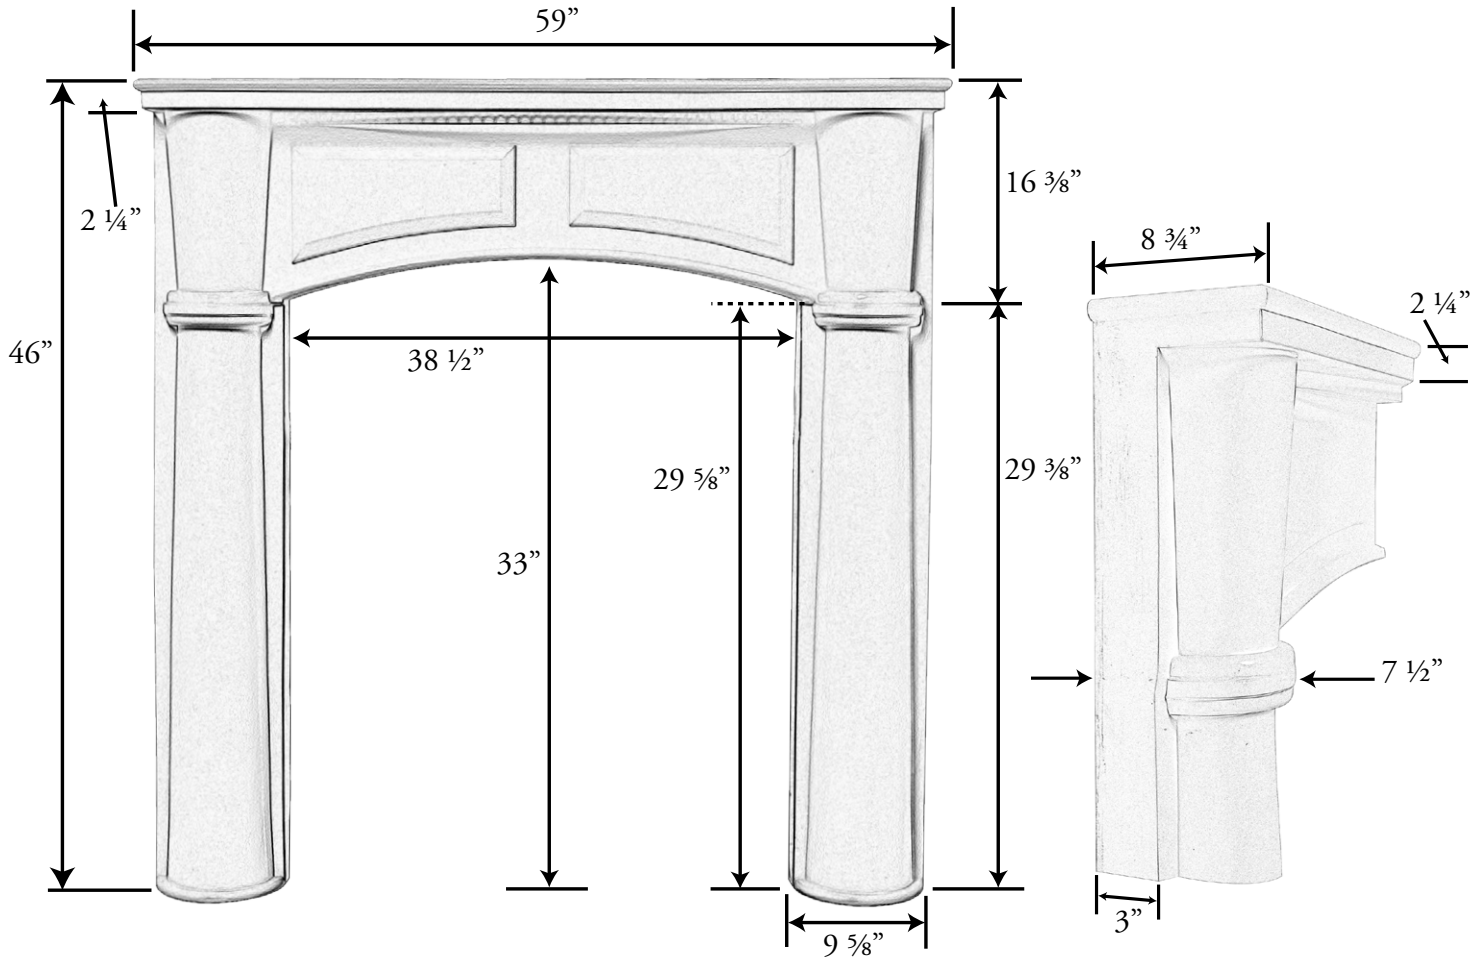

151 Dekalb Industrial Way • Decatur, Georgia 30030
(404) 373-PLUS(7587) • (877) 628-1628 • Fax (404) 373-3122
www.aaplusinc.com • info@aaplusinc.com