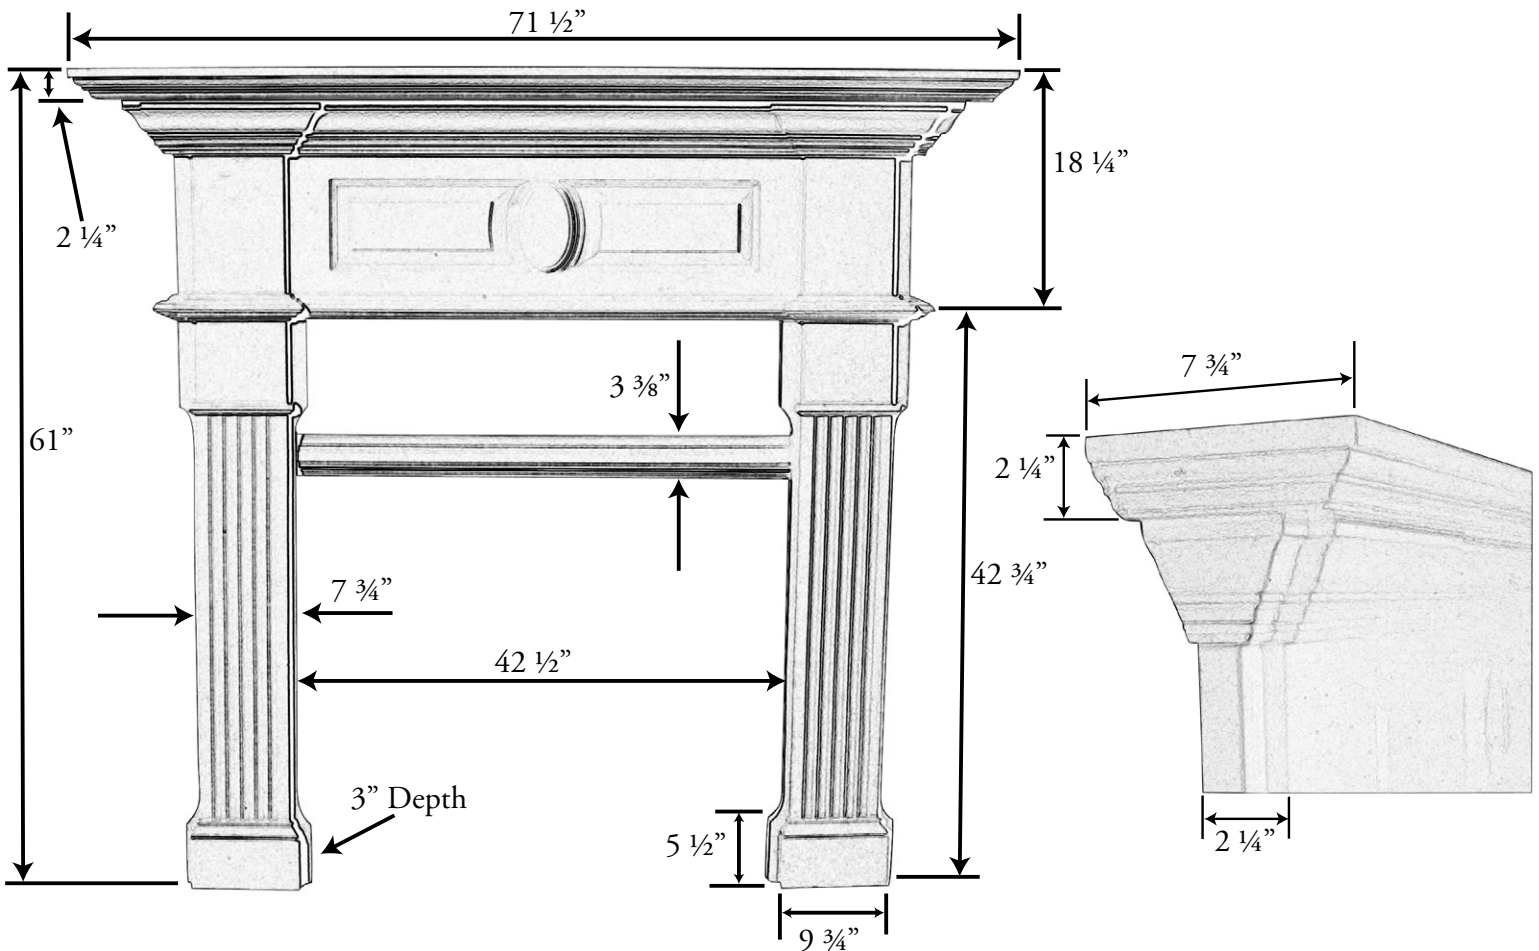

151 Dekalb Industrial Way • Decatur, Georgia 30030
(404) 373-PLUS(7587) • (877) 628-1628 • Fax (404) 373-3122
www.aplusinc.com • info@aplusinc.com