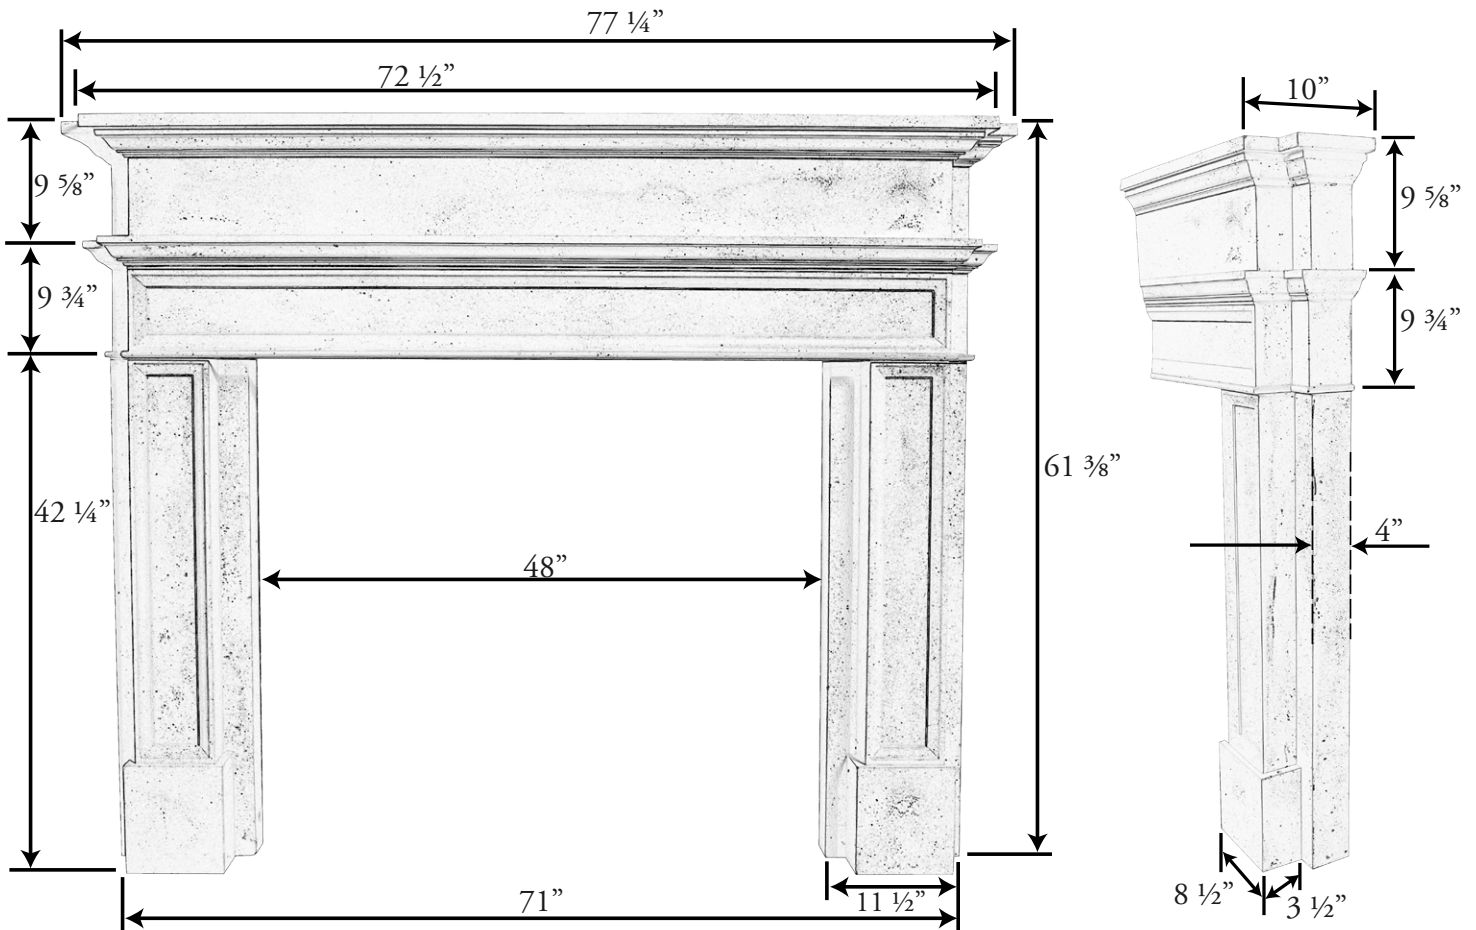

151 Dekalb Industrial Way • Decatur, Georgia 30030
(404) 373-PLUS(7587) • (877) 628-1628 • Fax (404) 373-3122
www.aplusinc.net • info@apulusinc.net