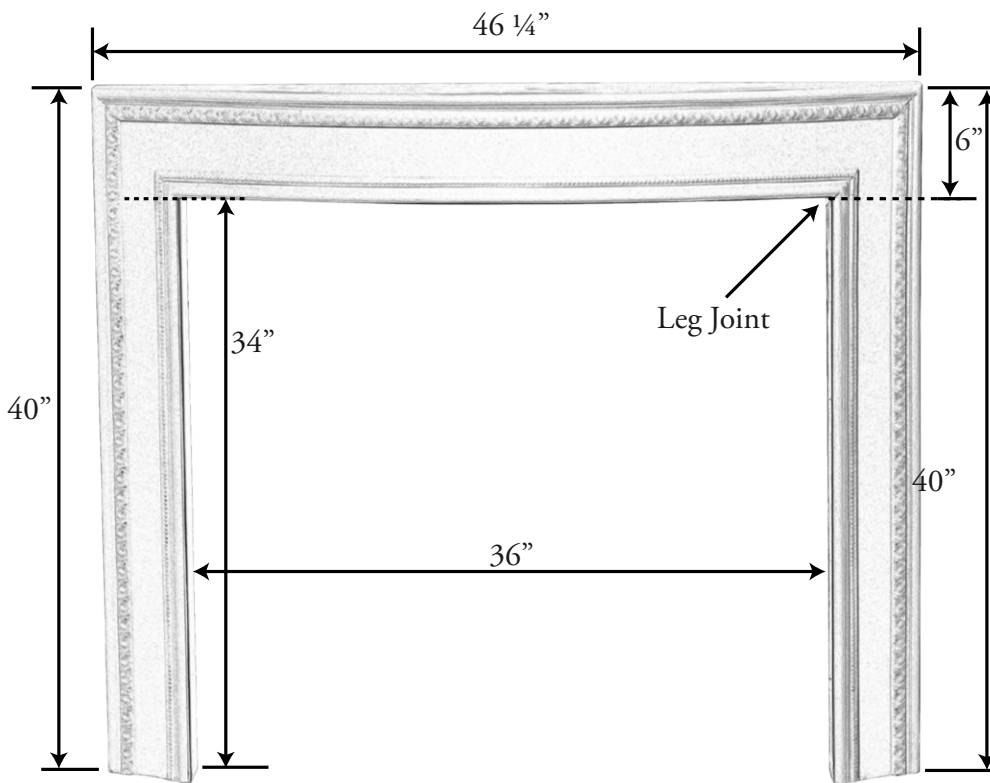

151 Dekalb Industrial Way • Decatur, Georgia 30030
(404) 373-PLUS(7587) • (877) 628-1628 • Fax (404) 373-3122
www.aplusinc.com • info@aplusinc.com