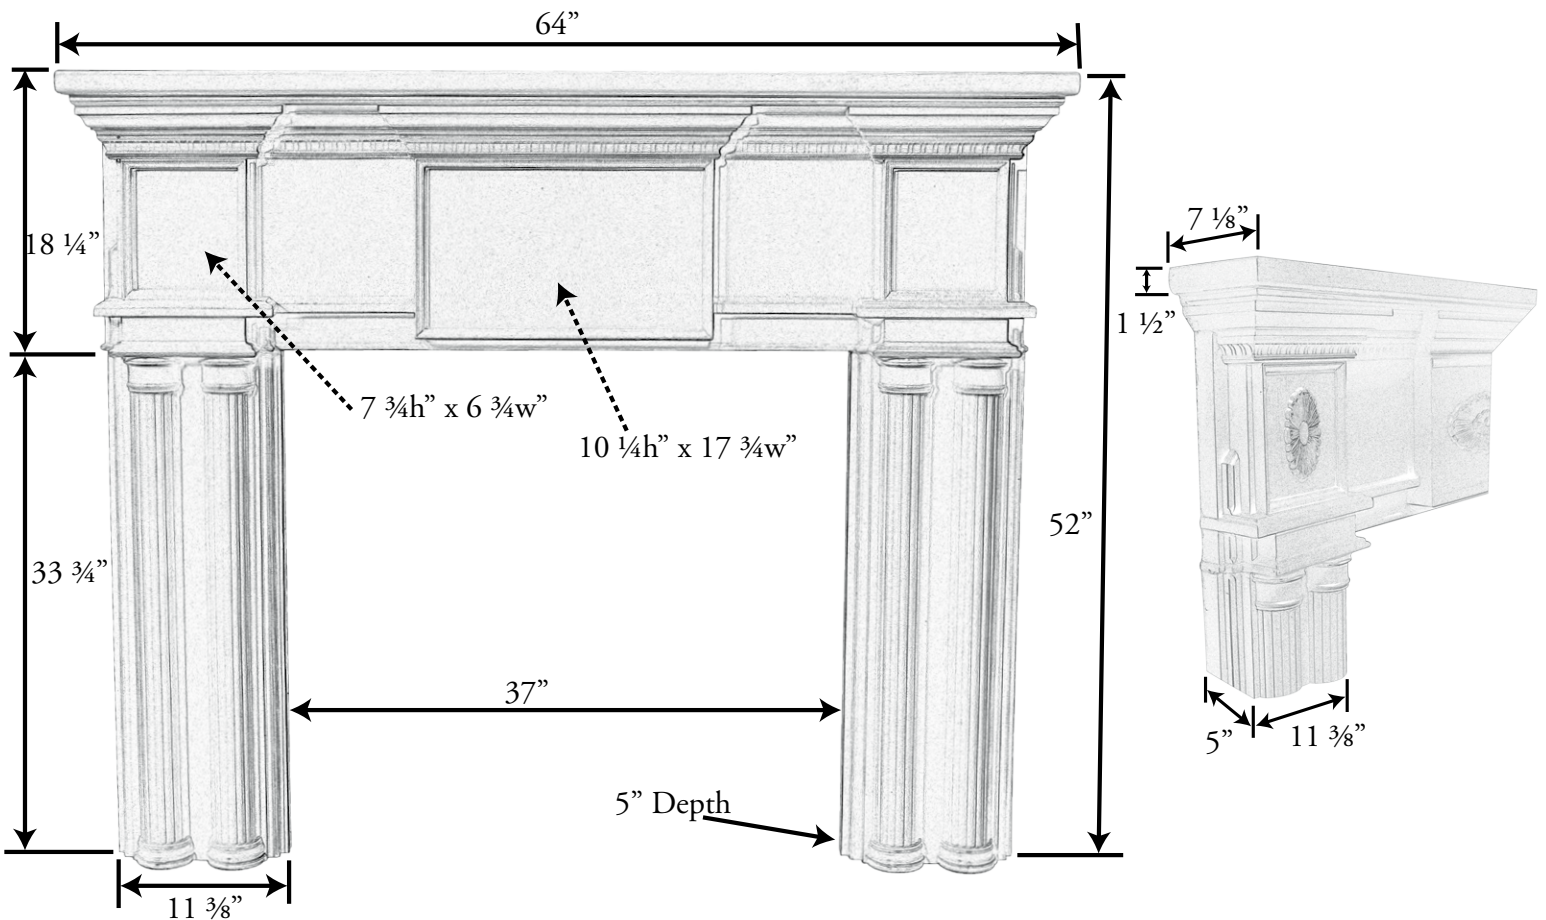

151 Dekalb Industrial Way • Decatur, Georgia 30030
(404) 373-PLUS(7587) • (877) 628-1628 • Fax (404) 373-3122
www.aplusinc.com • info@aplusinc.com