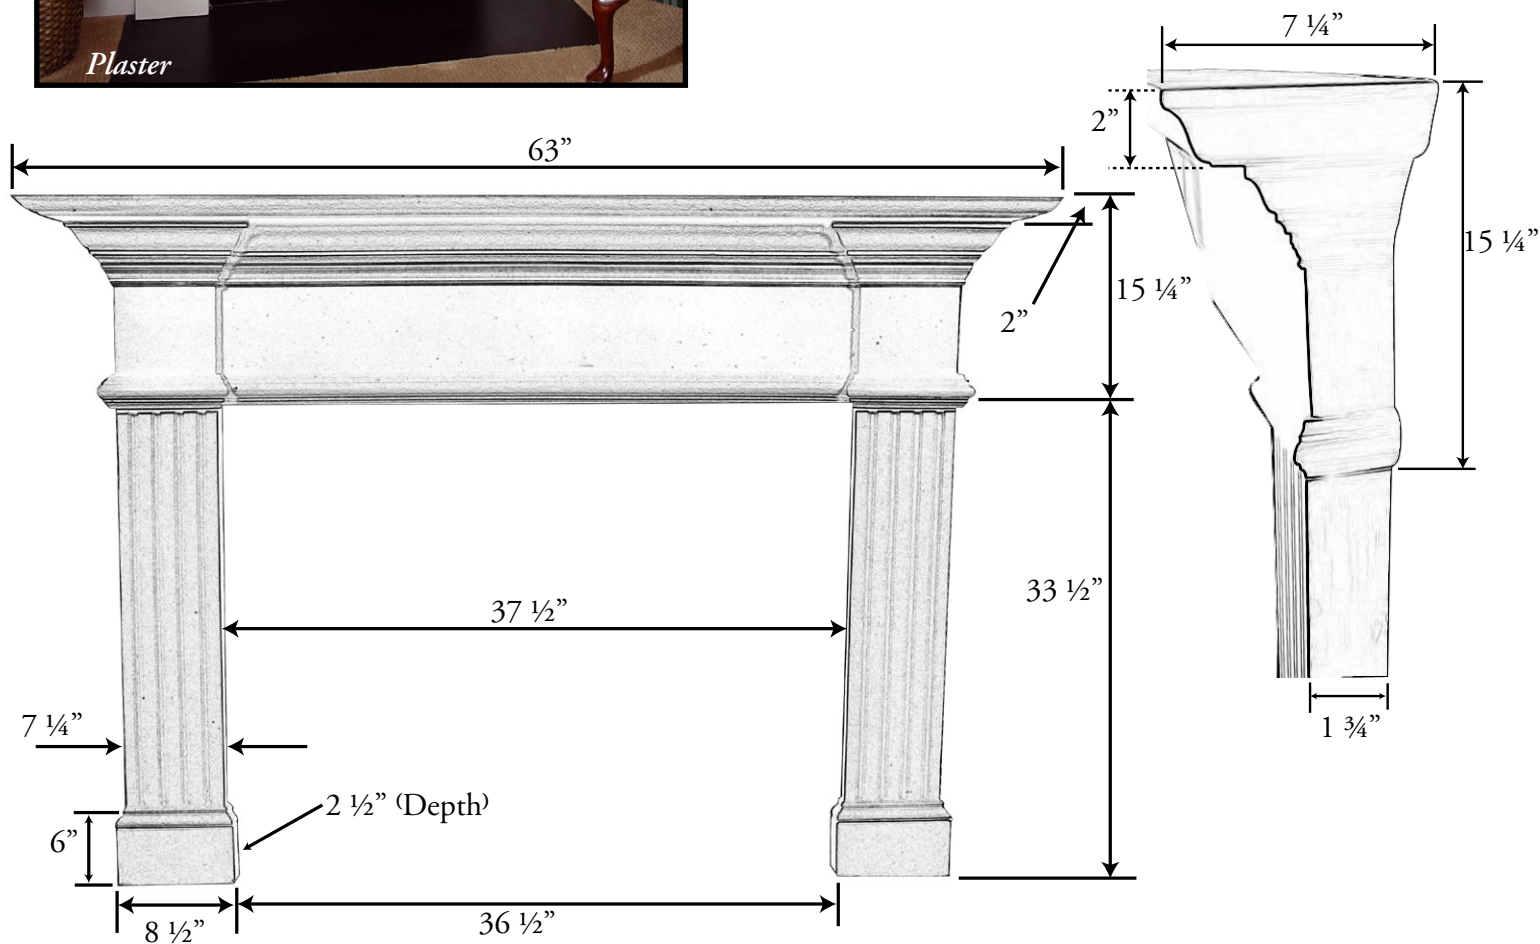

151 Dekalb Industrial Way • Decatur, Georgia 30030
(404) 373-PLUS(7587) • (877) 628-1628 • Fax (404) 373-3122
www.aplusinc.com • info@aplusinc.com