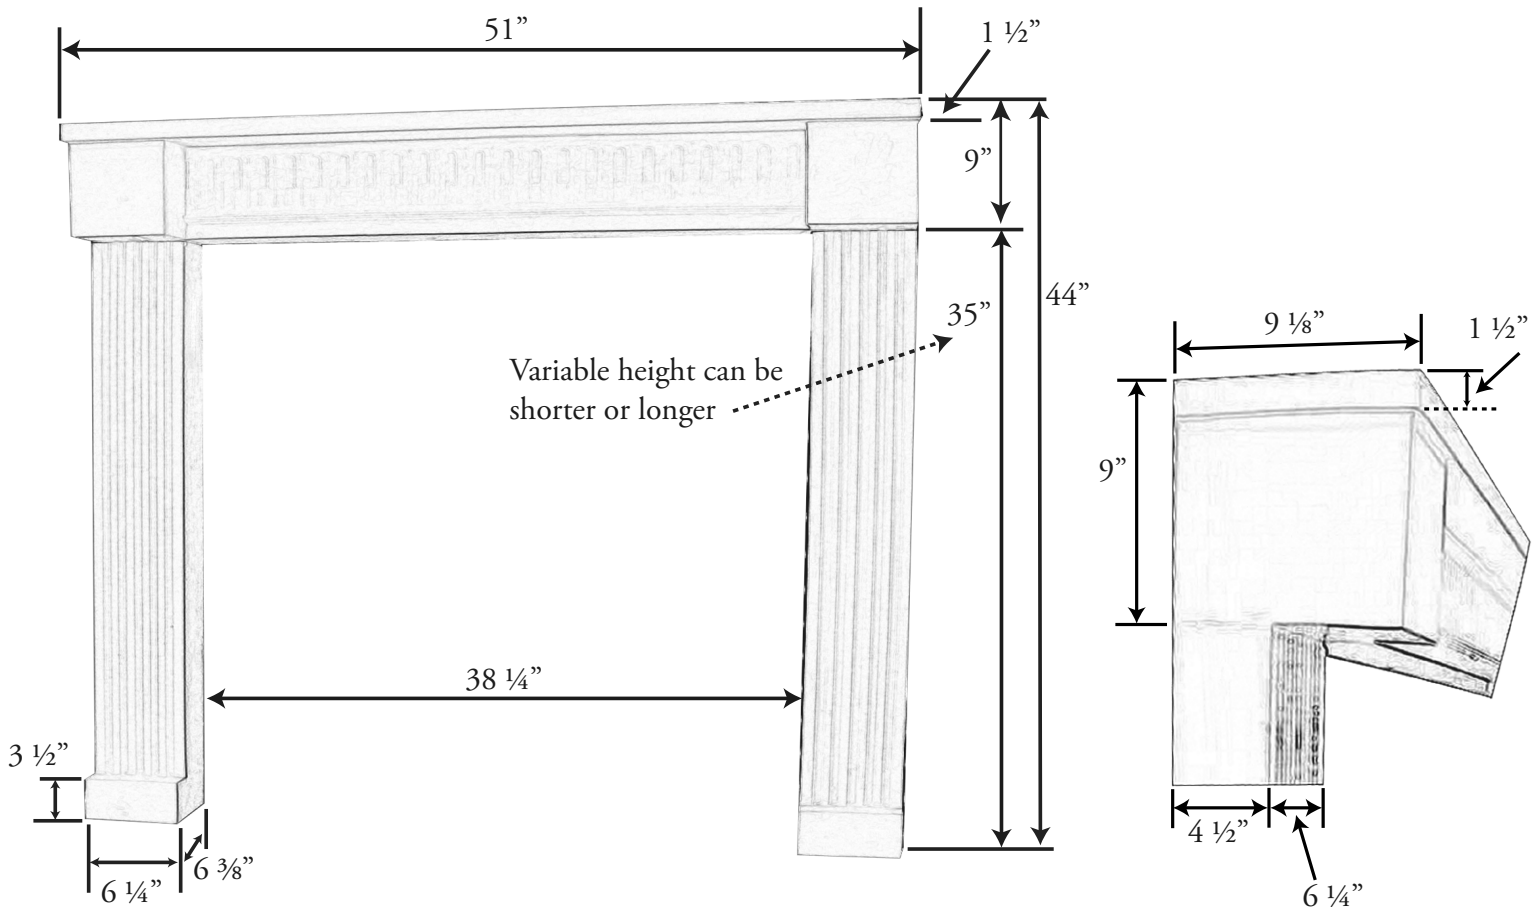

151 Dekalb Industrial Way • Decatur, Georgia 30030
(404) 373-PLUS(7587) • (877) 628-1628 • Fax (404) 373-3122
www.aaplusinc.com • info@aaplusinc.com