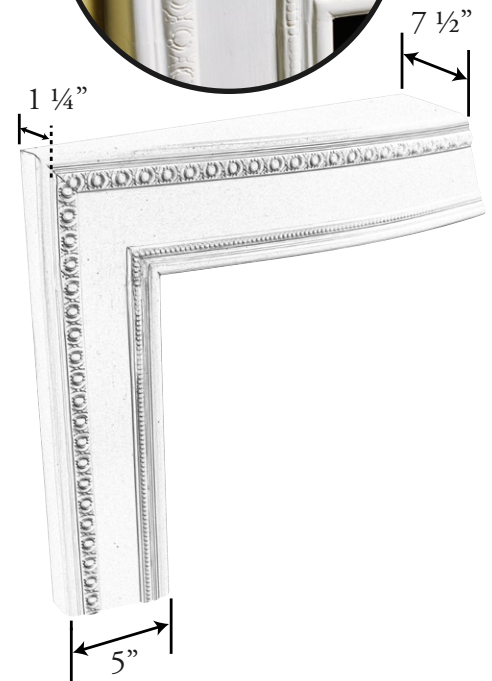

151 Dekalb Industrial Way • Decatur, Georgia 30030
(404) 373-PLUS(7587) • (877) 628-1628 • Fax (404) 373-3122
www.aplusinc.com • info@aplusinc.com