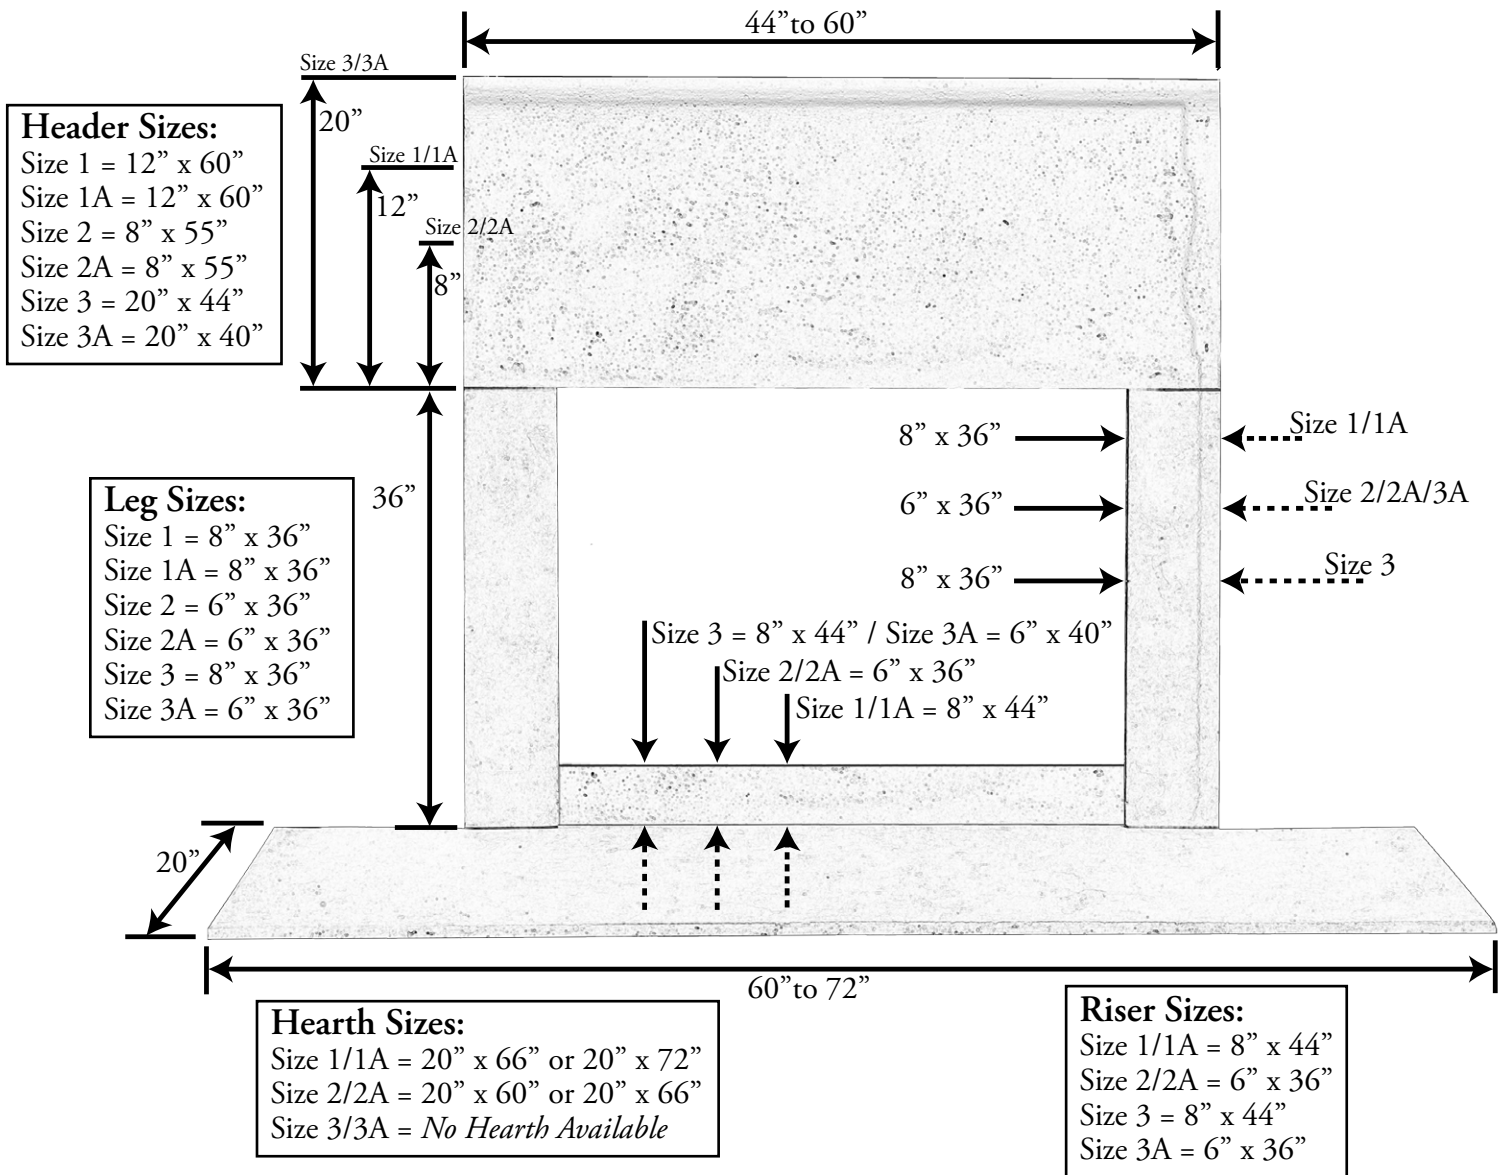

151 Dekalb Industrial Way • Decatur, Georgia 30030
(404) 373-PLUS(7587) • (877) 628-1628 • Fax (404) 373-3122
www.aaplusinc.com • info@aaplusinc.com