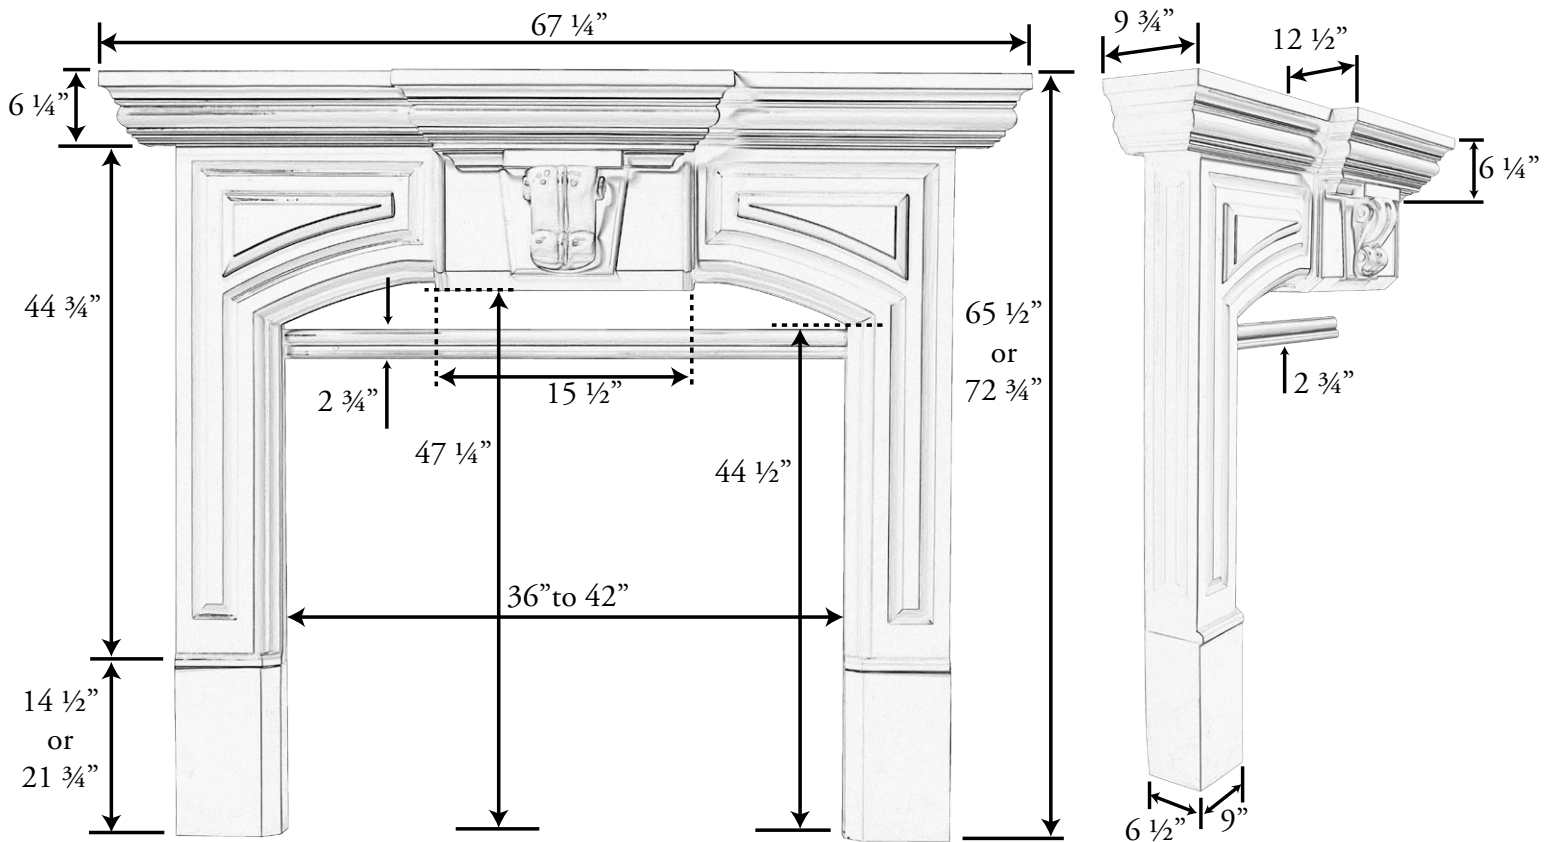

151 Dekalb Industrial Way • Decatur, Georgia 30030
(404) 373-PLUS(7587) • (877) 628-1628 • Fax (404) 373-3122
www.aplusinc.com • info@aplusinc.com