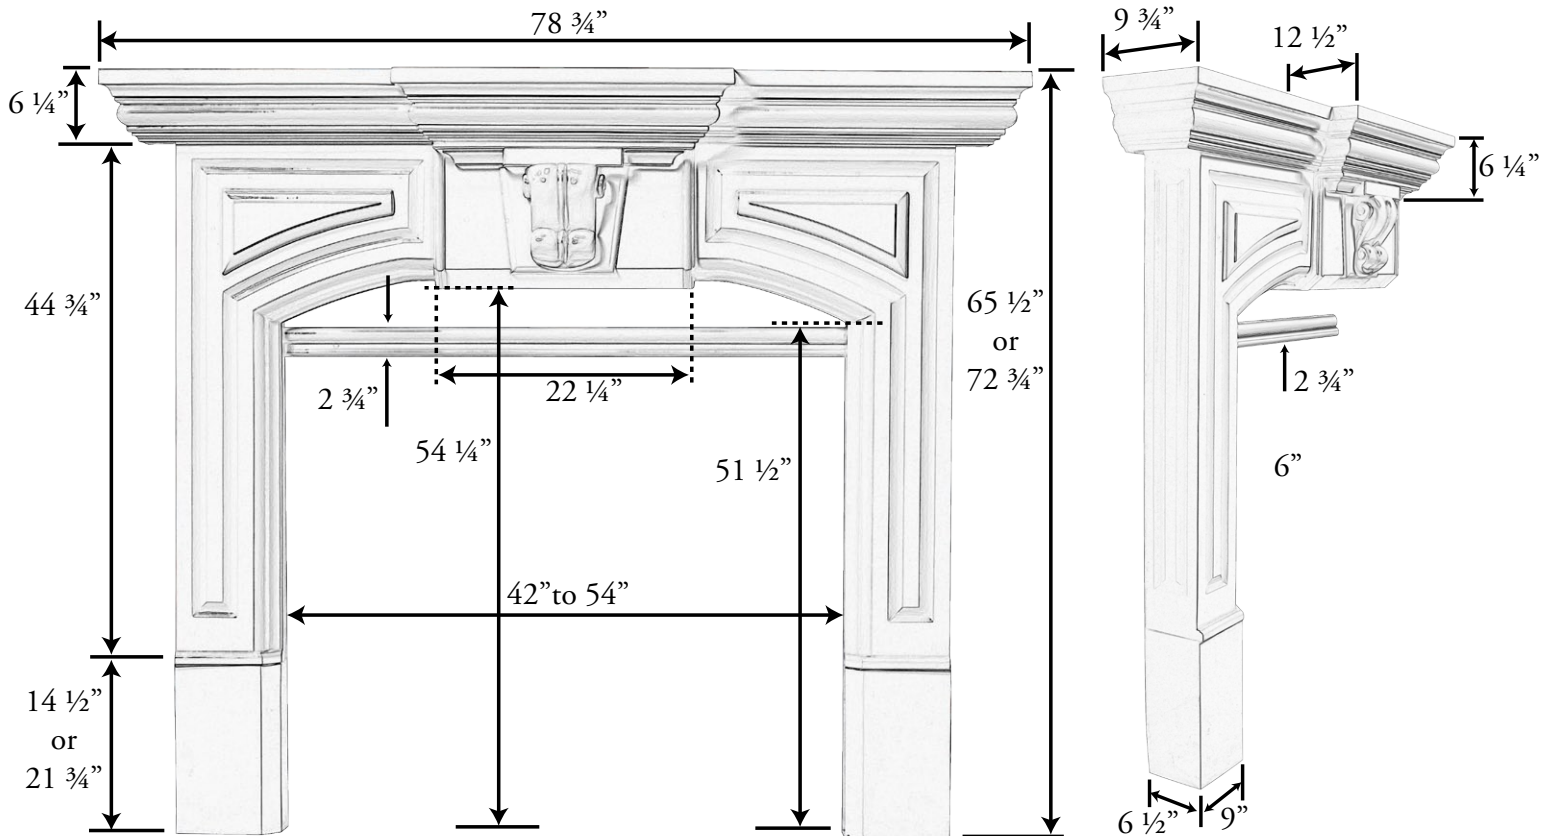

151 Dekalb Industrial Way • Decatur, Georgia 30030
(404) 373-PLUS(7587) • (877) 628-1628 • Fax (404) 373-3122
www.aplusinc.com • info@aplusinc.com