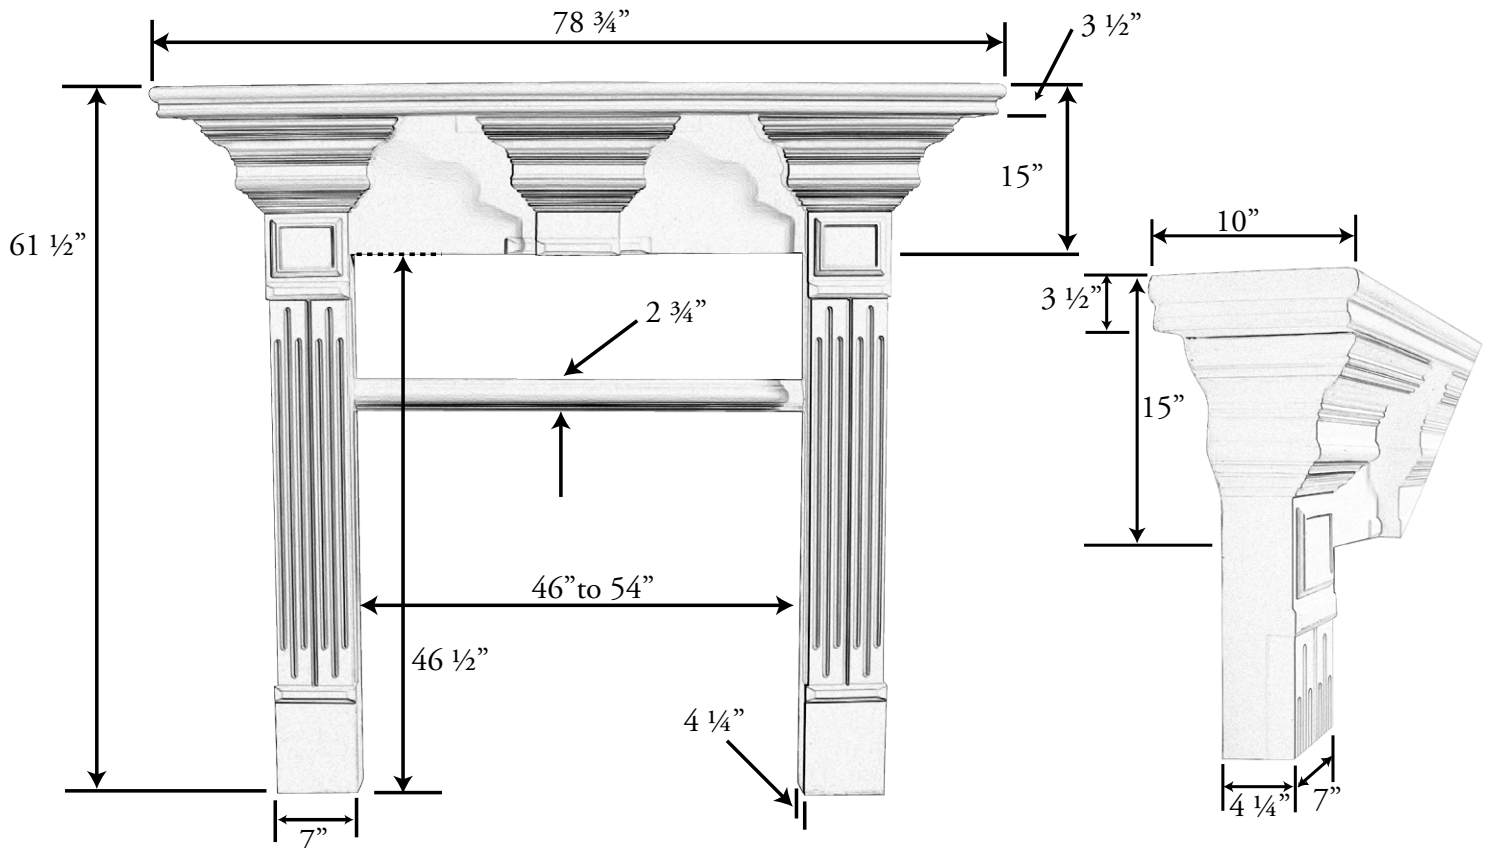

151 Dekalb Industrial Way • Decatur, Georgia 30030
(404) 373-PLUS(7587) • (877) 628-1628 • Fax (404) 373-3122
www.aaplusinc.com • info@aaplusinc.com