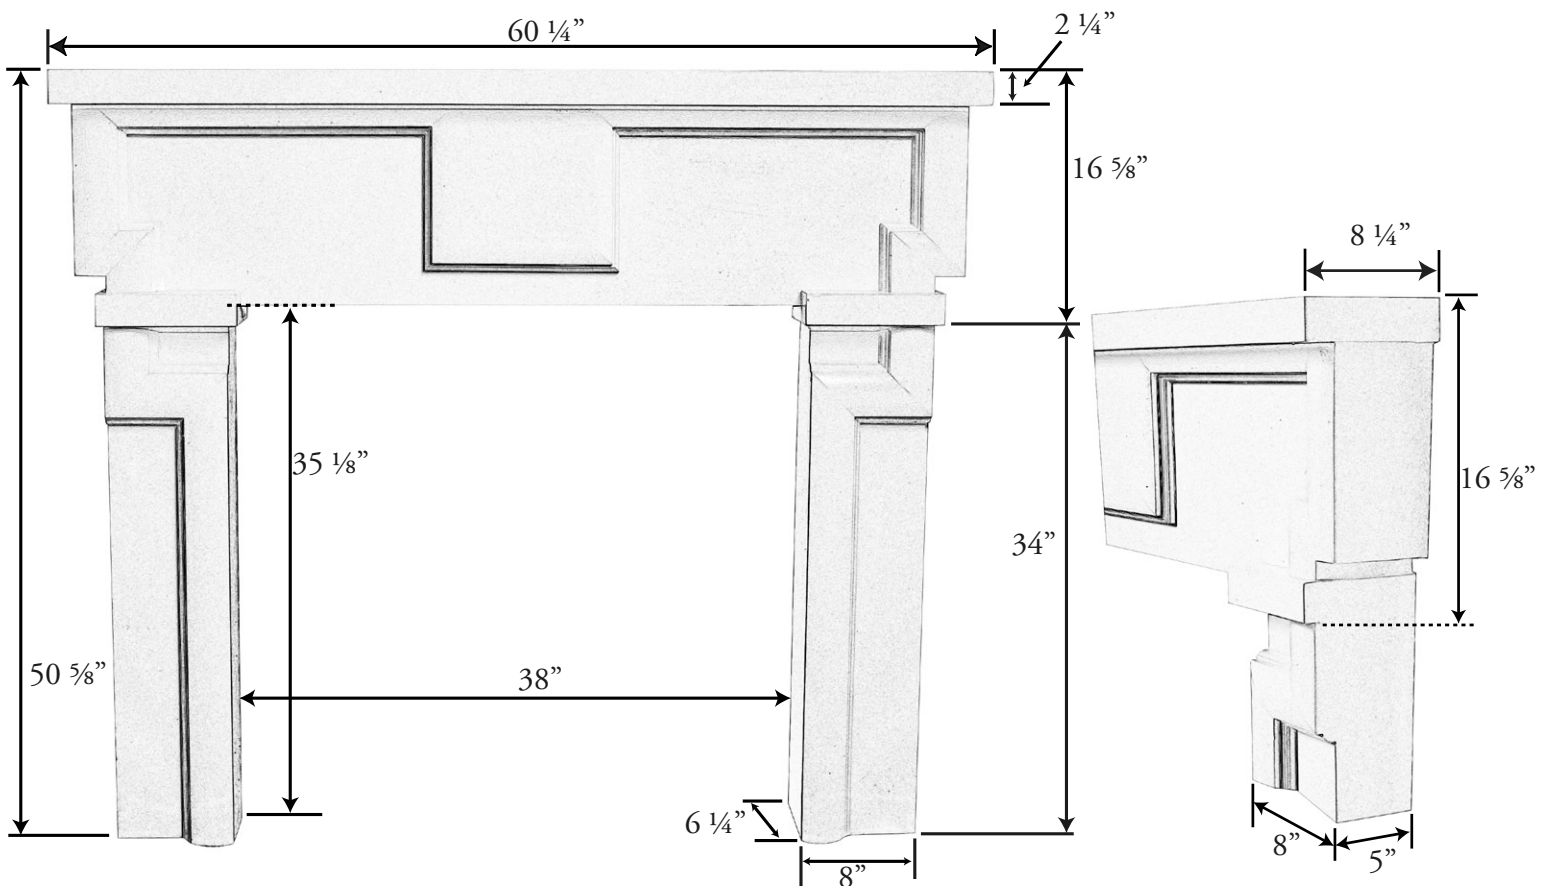

151 Dekalb Industrial Way • Decatur, Georgia 30030
(404) 373-PLUS(7587) • (877) 628-1628 • Fax (404) 373-3122
www.aaplusinc.com • info@aaplusinc.com