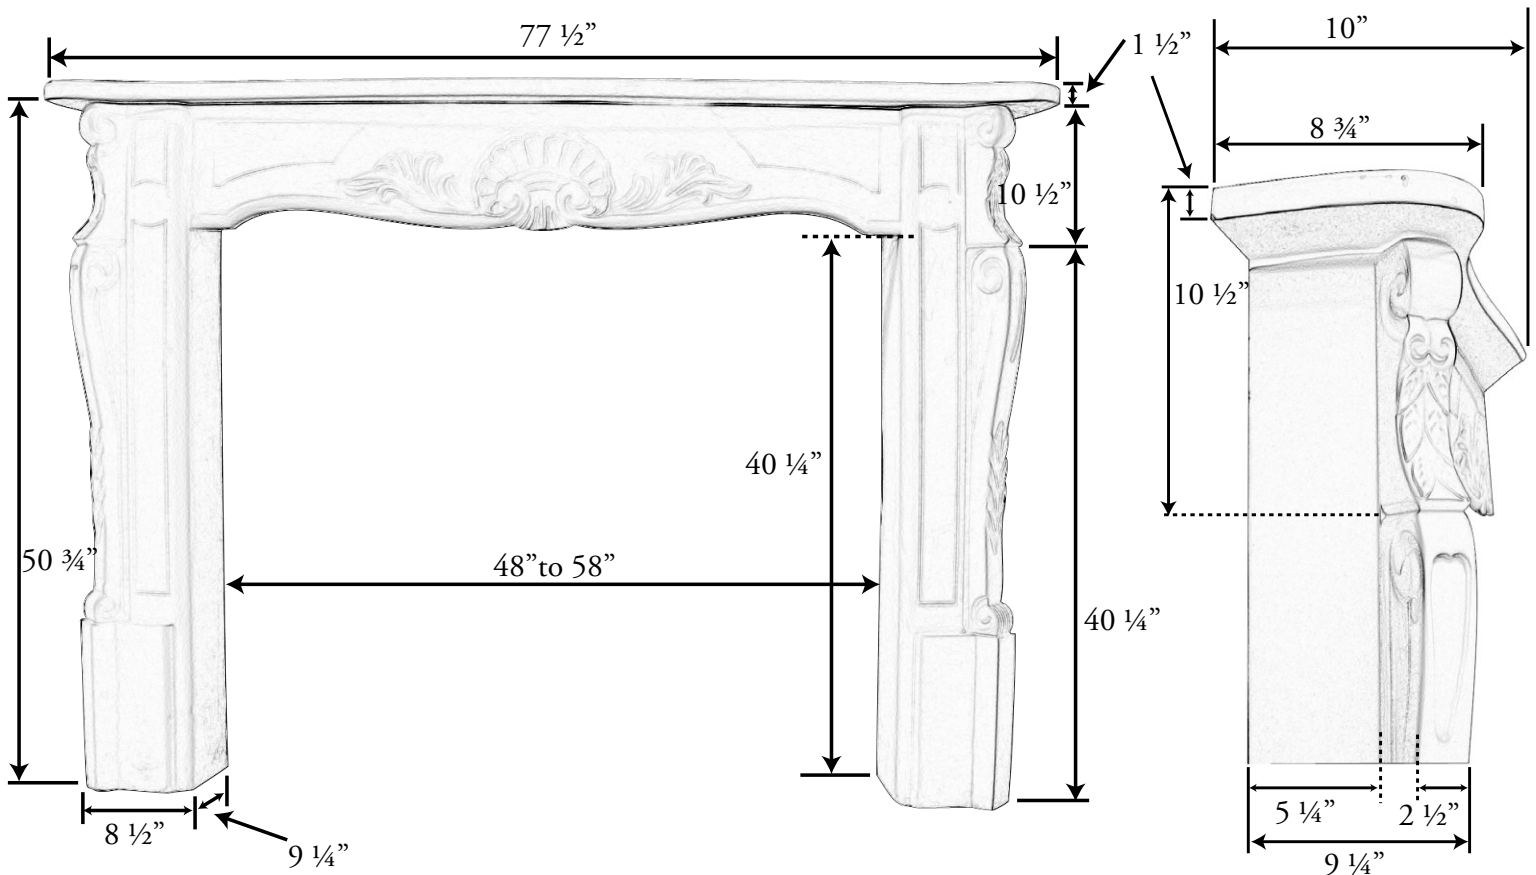

151 Dekalb Industrial Way • Decatur, Georgia 30030
(404) 373-PLUS(7587) • (877) 628-1628 • Fax (404) 373-3122
www.aplusinc.com • info@aplusinc.com