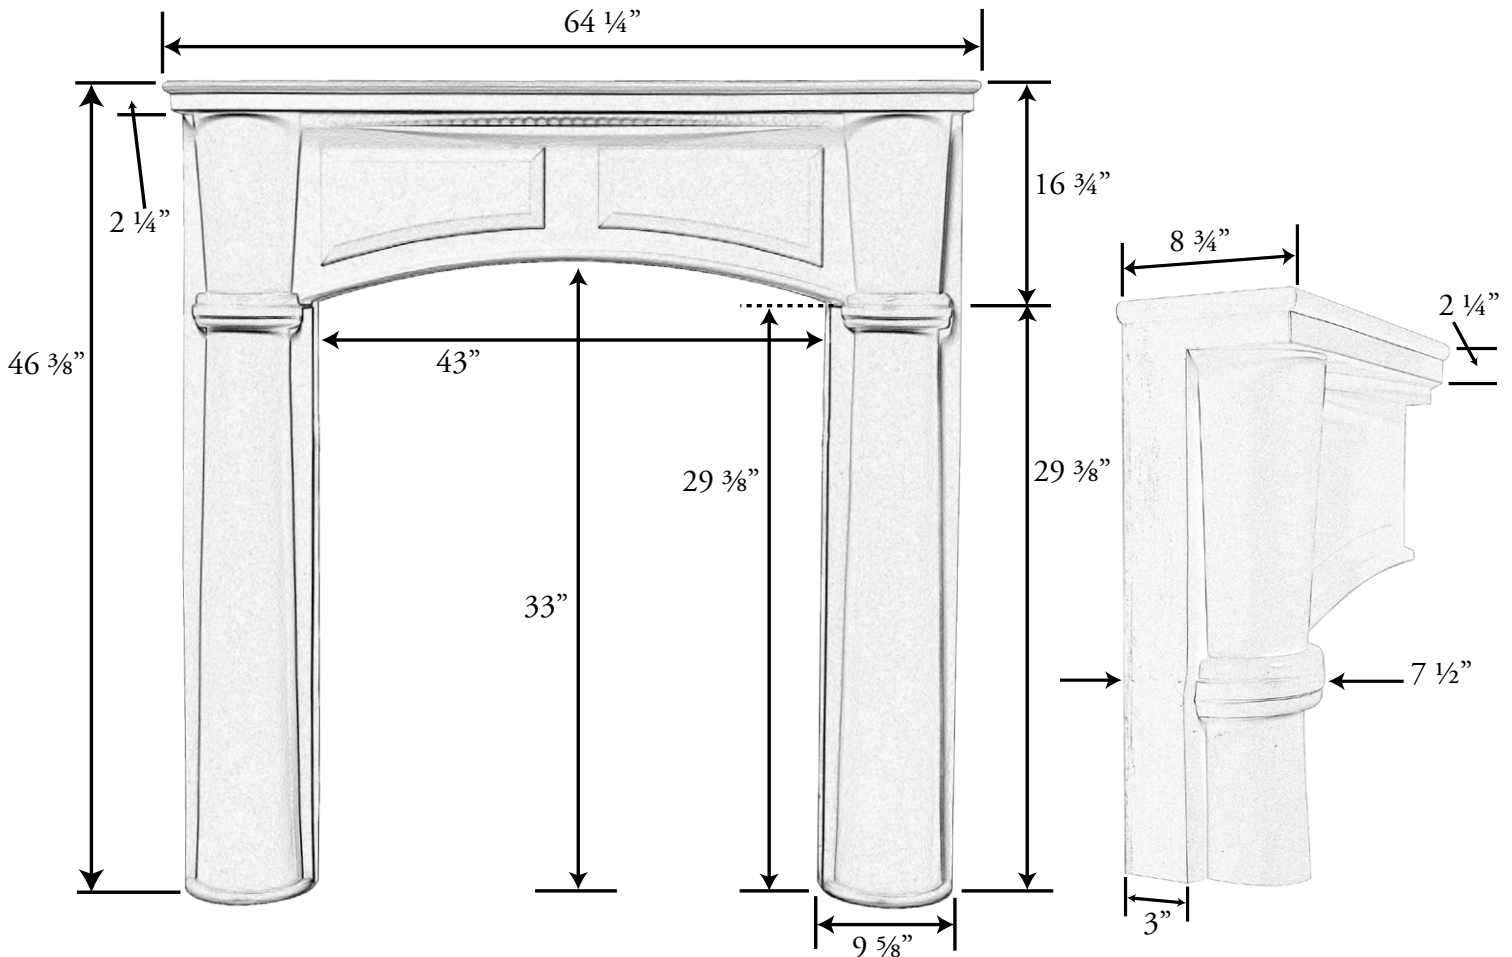

151 Dekalb Industrial Way • Decatur, Georgia 30030
(404) 373-PLUS(7587) • (877) 628-1628 • Fax (404) 373-3122
www.aaplusinc.com • info@aaplusinc.com