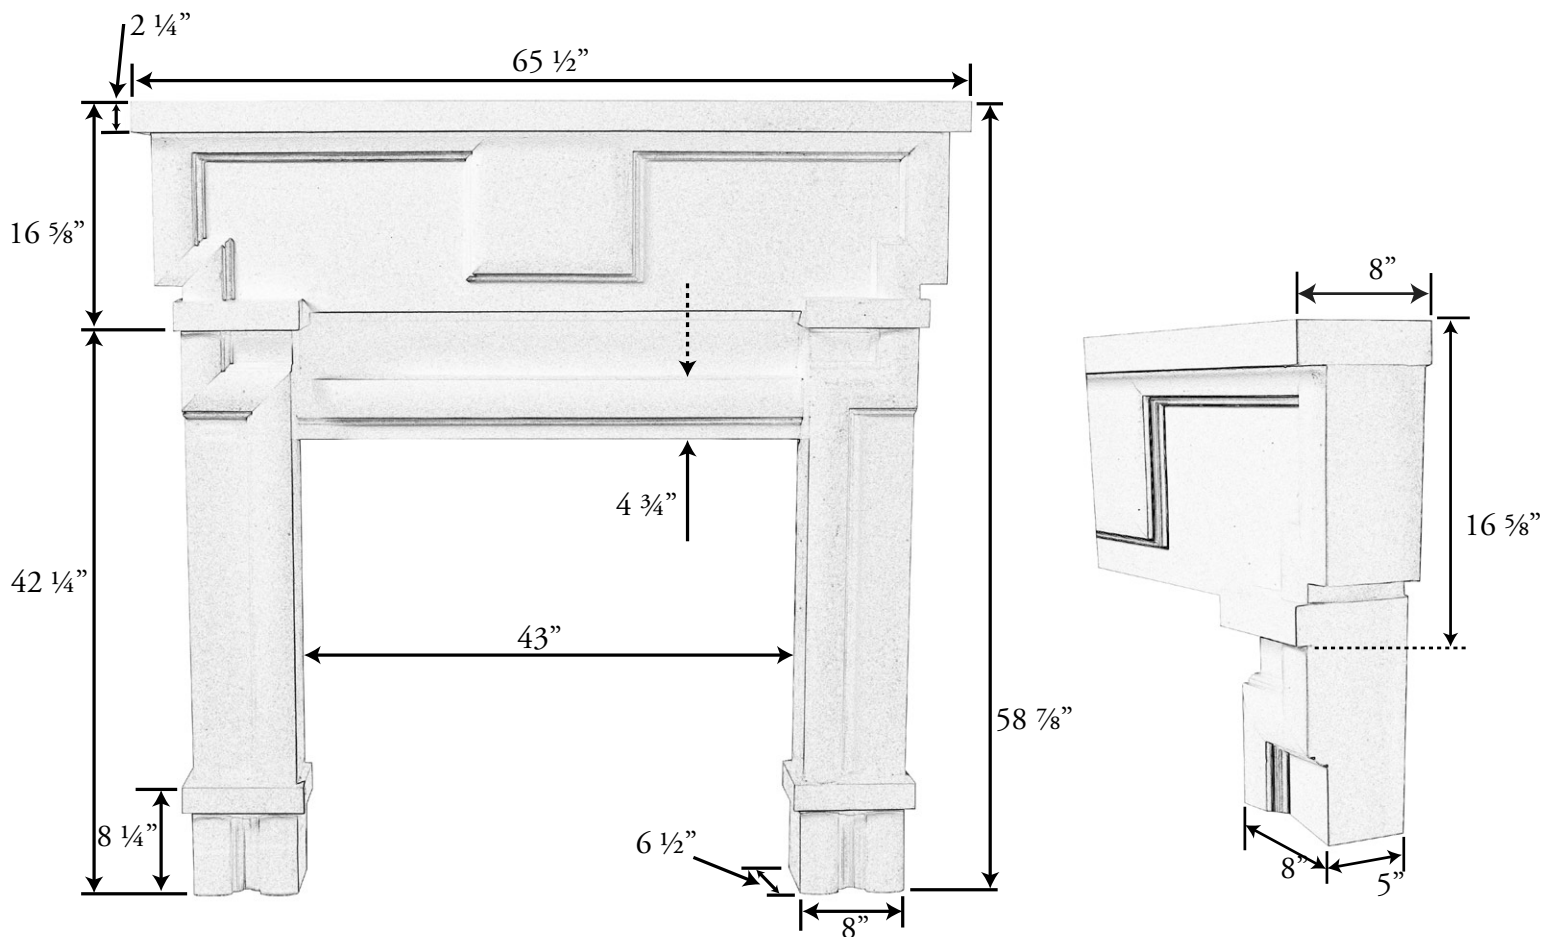

151 Dekalb Industrial Way • Decatur, Georgia 30030
(404) 373-PLUS(7587) • (877) 628-1628 • Fax (404) 373-3122
www.aplusinc.com • info@aplusinc.com