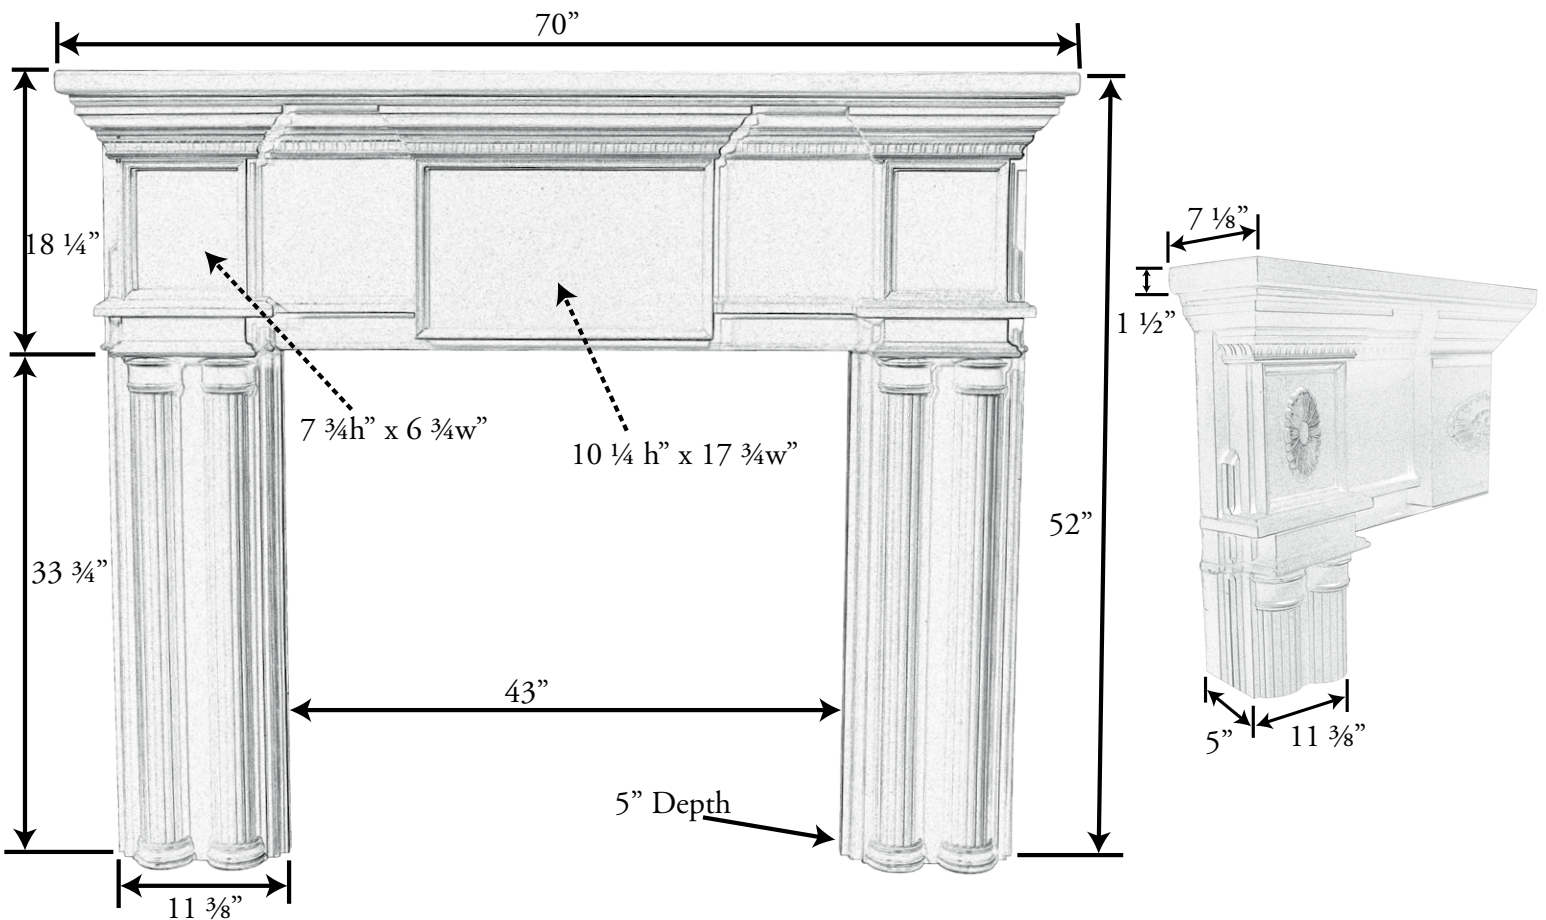

151 Dekalb Industrial Way • Decatur, Georgia 30030
(404) 373-PLUS(7587) • (877) 628-1628 • Fax (404) 373-3122
www.aaplusinc.com • info@aaplusinc.com