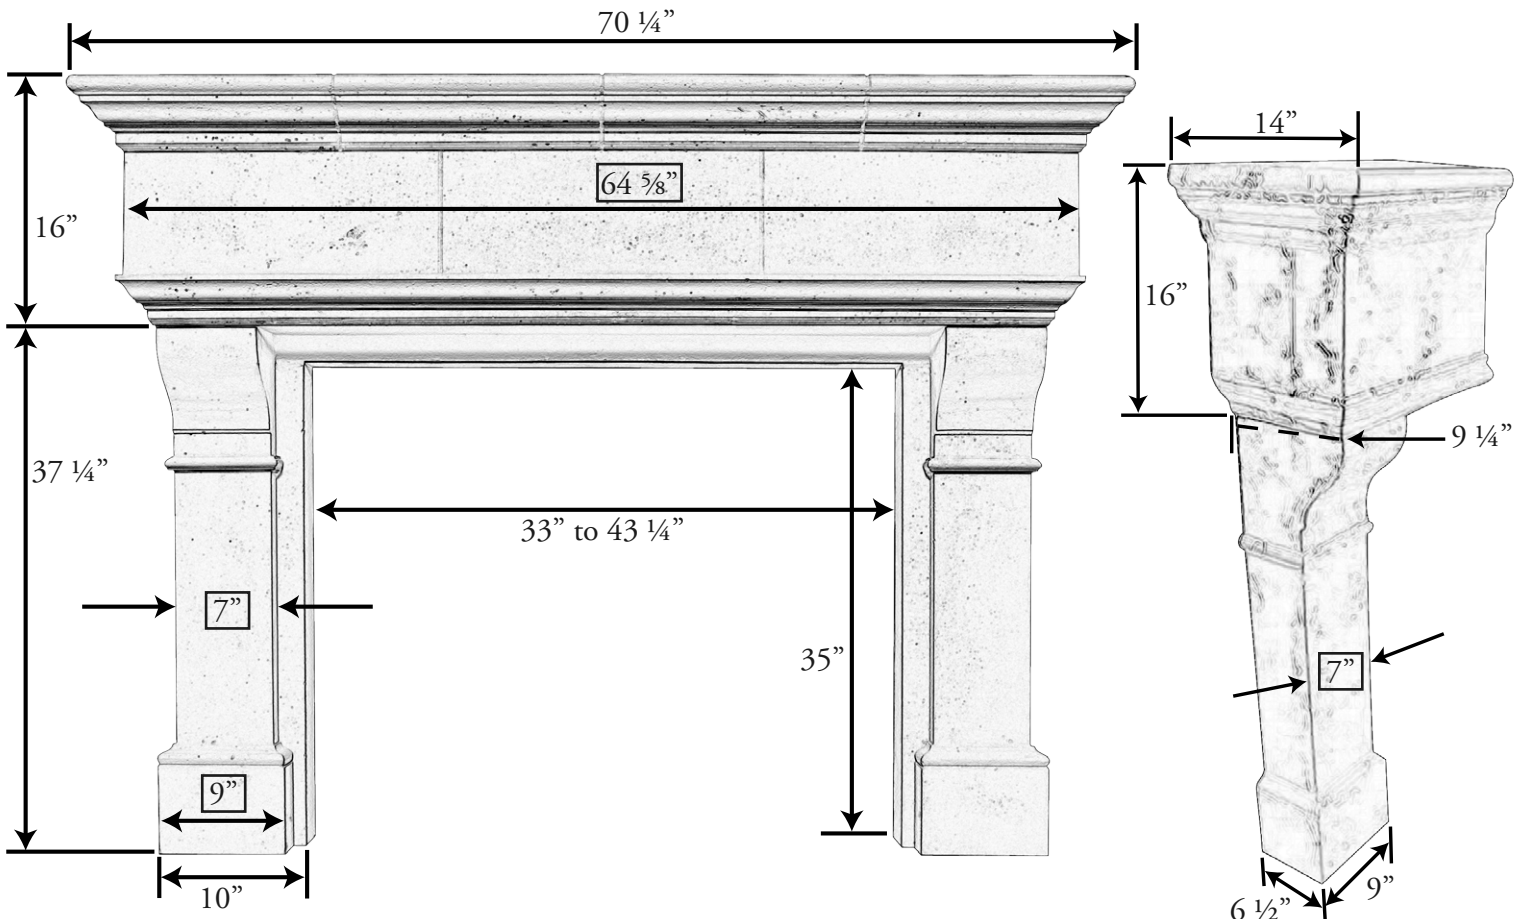

151 Dekalb Industrial Way • Decatur, Georgia 30030
(404) 373-PLUS(7587) • (877) 628-1628 • Fax (404) 373-3122
www.aplusinc.net • info@apulusinc.net