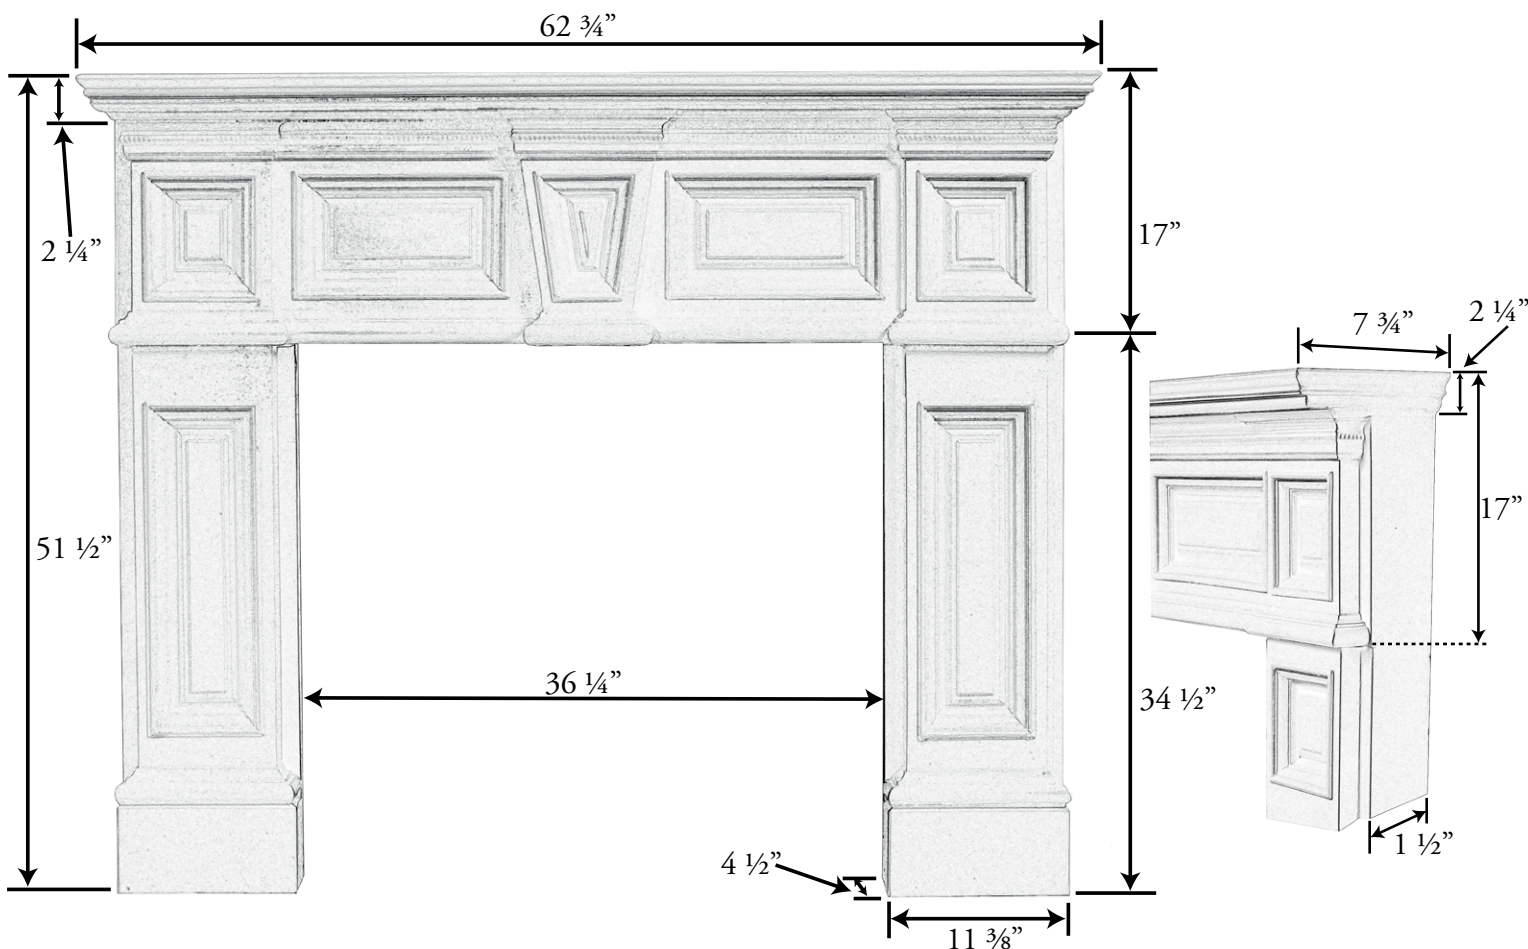

151 Dekalb Industrial Way • Decatur, Georgia 30030
(404) 373-PLUS(7587) • (877) 628-1628 • Fax (404) 373-3122
www.aplusinc.com • info@aplusinc.com