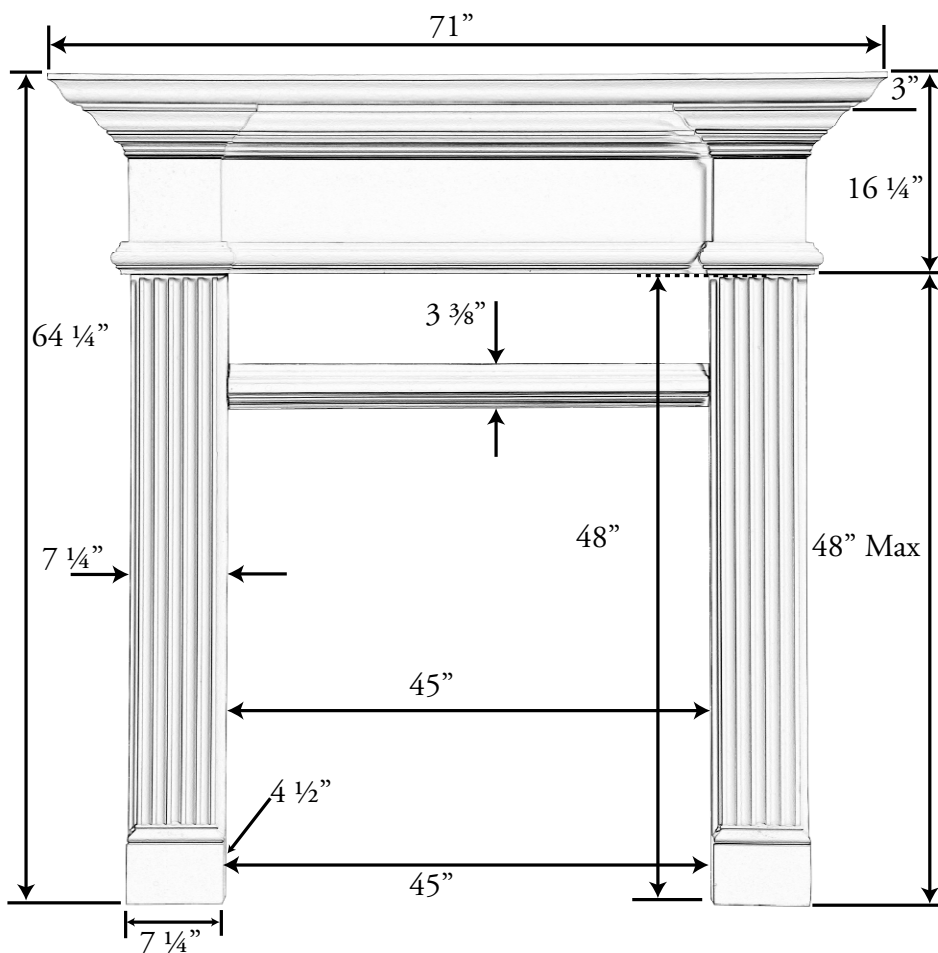

151 Dekalb Industrial Way • Decatur, Georgia 30030
(404) 373-PLUS(7587) • (877) 628-1628 • Fax (404) 373-3122
www.aplusinc.com • info@aplusinc.com