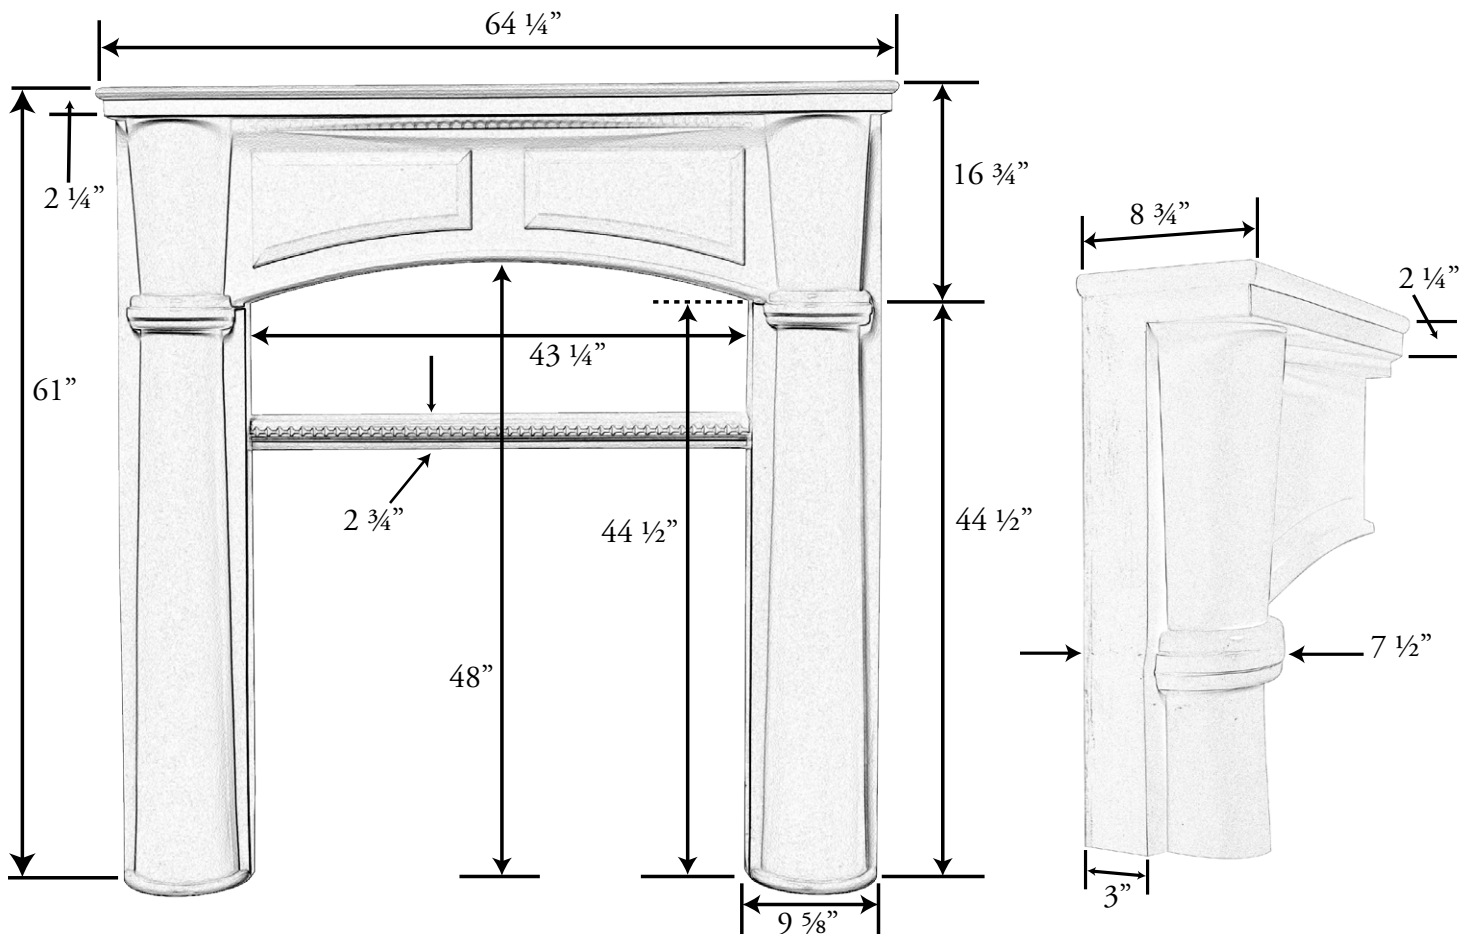

plusTumbled

151 Dekalb Industrial Way • Decatur, Georgia 30030
(404) 373-PLUS(7587) • (877) 628-1628 • Fax (404) 373-3122
www.aplusinc.com • info@aplusinc.com