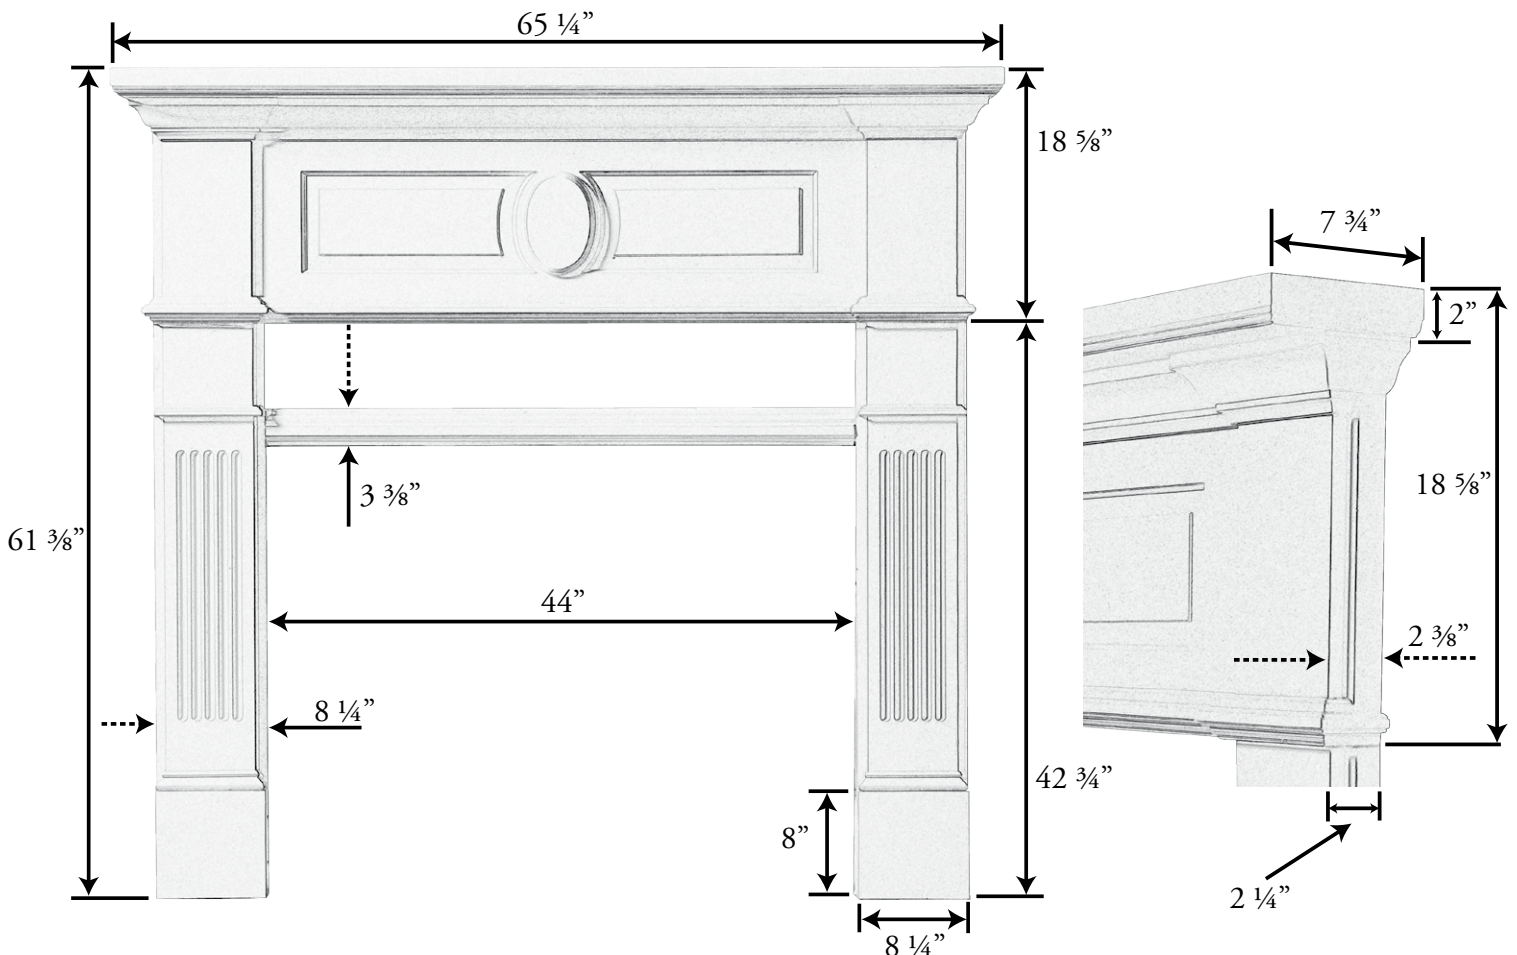

151 Dekalb Industrial Way • Decatur, Georgia 30030
(404) 373-PLUS(7587) • (877) 628-1628 • Fax (404) 373-3122
www.aplusinc.com • info@aplusinc.com