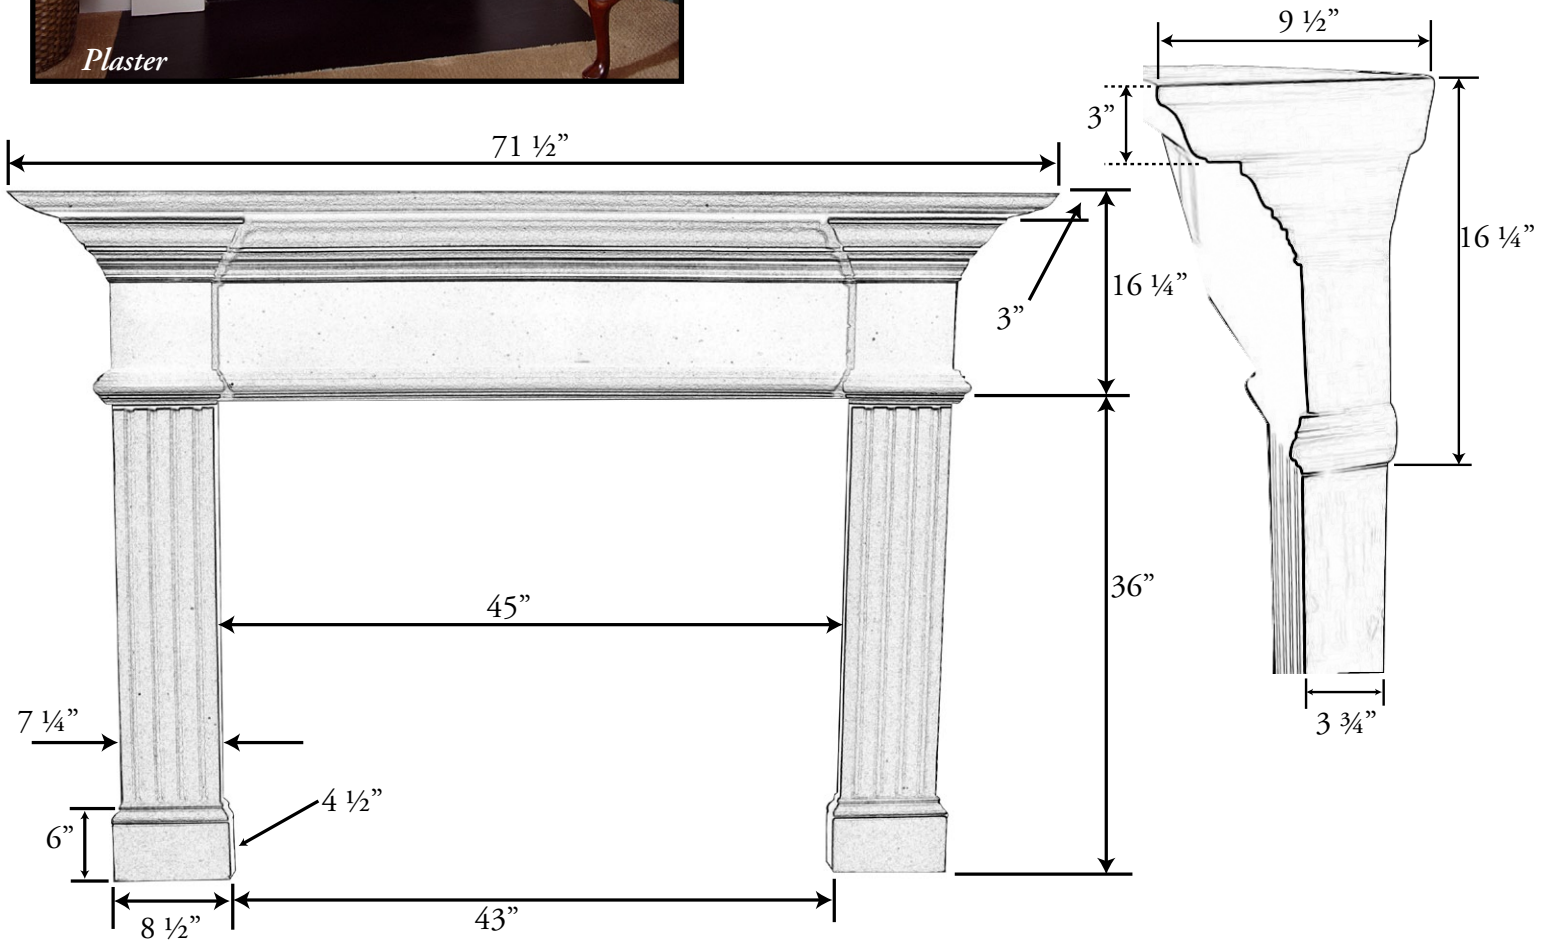

151 Dekalb Industrial Way • Decatur, Georgia 30030
(404) 373-PLUS(7587) • (877) 628-1628 • Fax (404) 373-3122
www.aplusinc.com • info@aplusinc.com