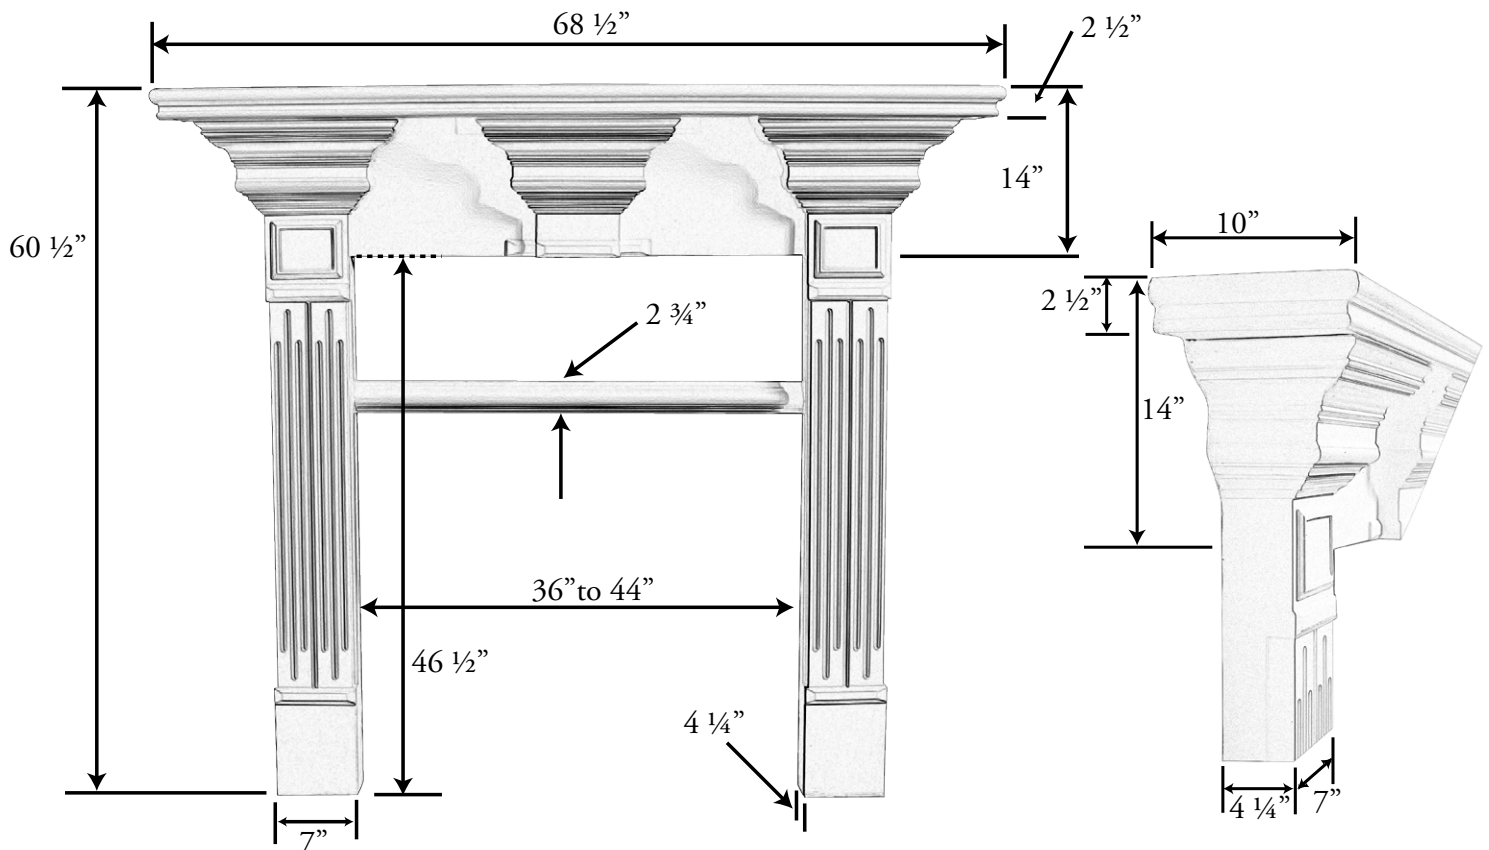

151 Dekalb Industrial Way • Decatur, Georgia 30030
(404) 373-PLUS(7587) • (877) 628-1628 • Fax (404) 373-3122
www.aplusinc.com • info@aplusinc.com