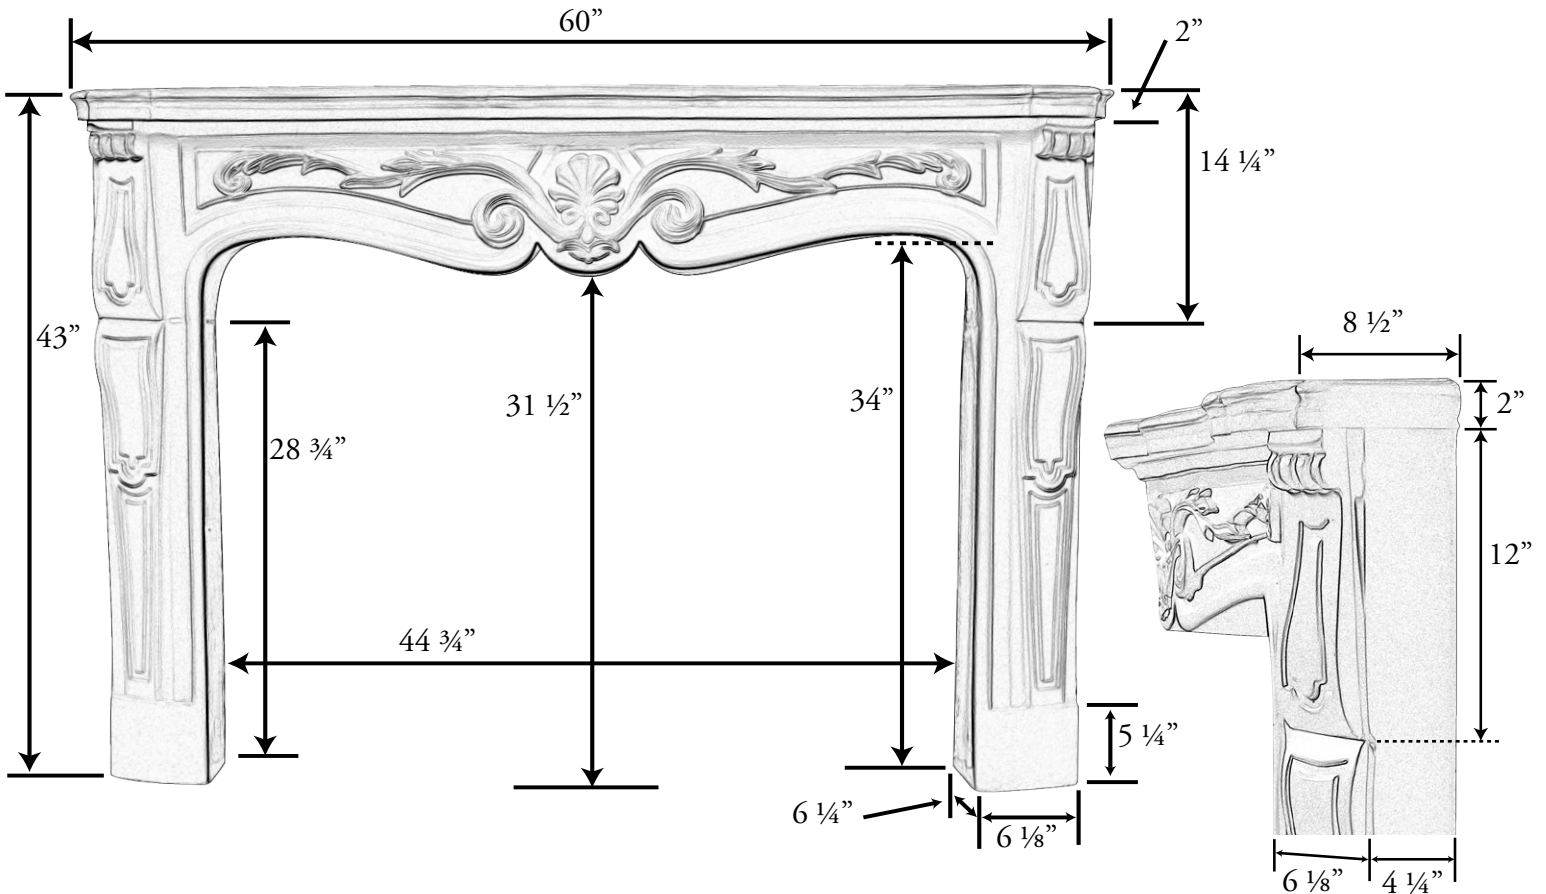

151 Dekalb Industrial Way • Decatur, Georgia 30030
(404) 373 - PLU S (7587) • 877-628-1628 • Fax (404) 373 - 3122
www.aaplusinc.com • info@aaplusinc.com