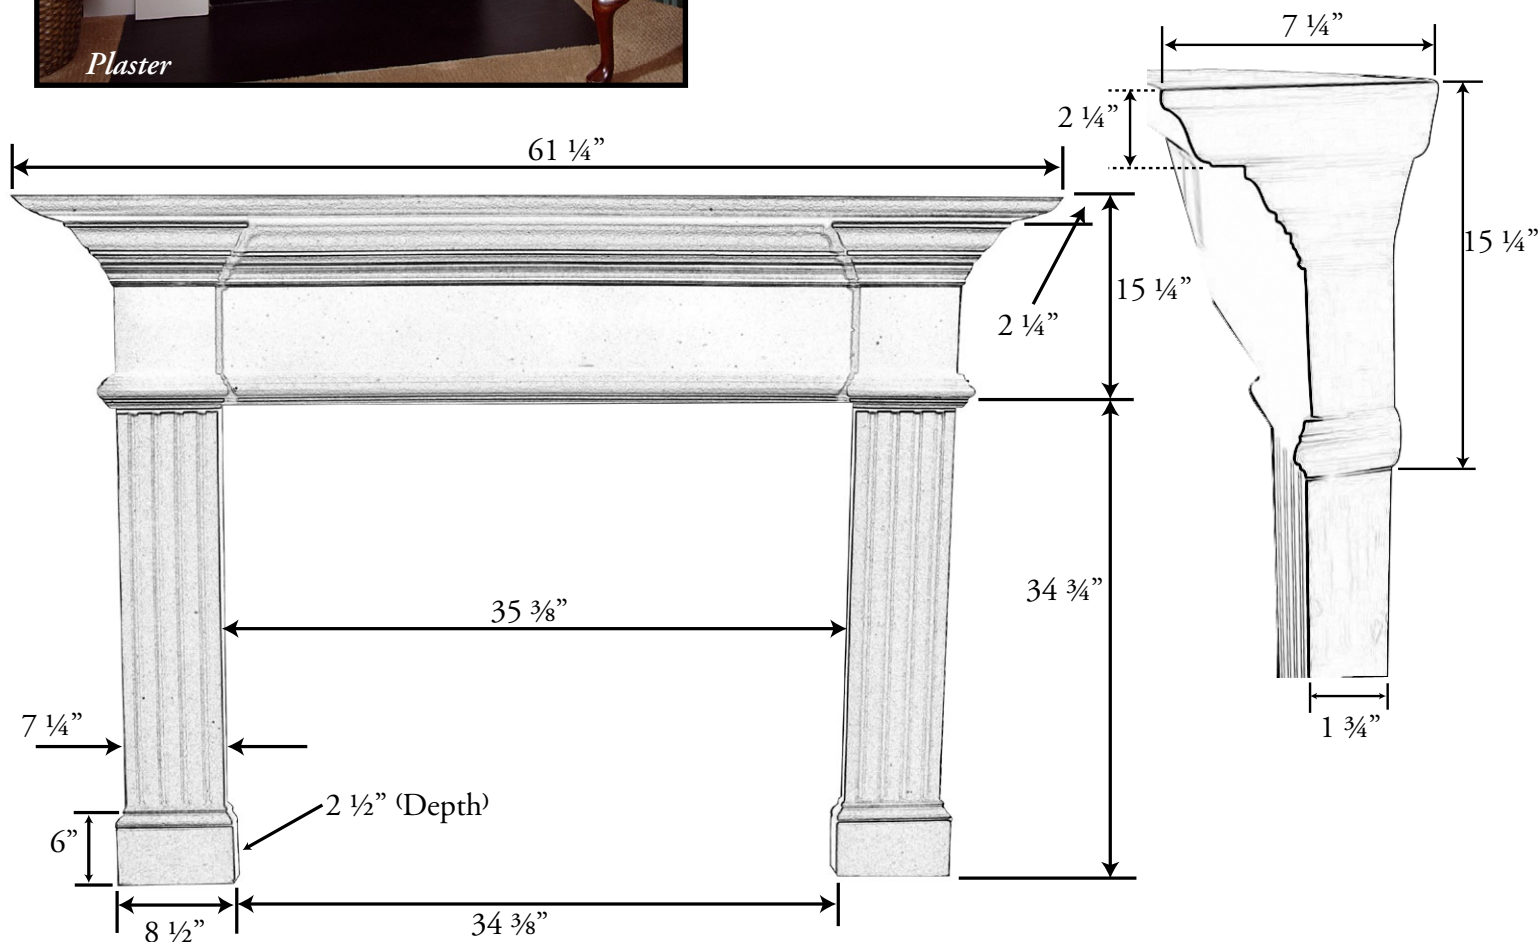

151 Dekalb Industrial Way • Decatur, Georgia 30030
(404) 373-PLUS(7587) • (877) 628-1628 • Fax (404) 373-3122
www.aplusinc.com • info@aplusinc.com