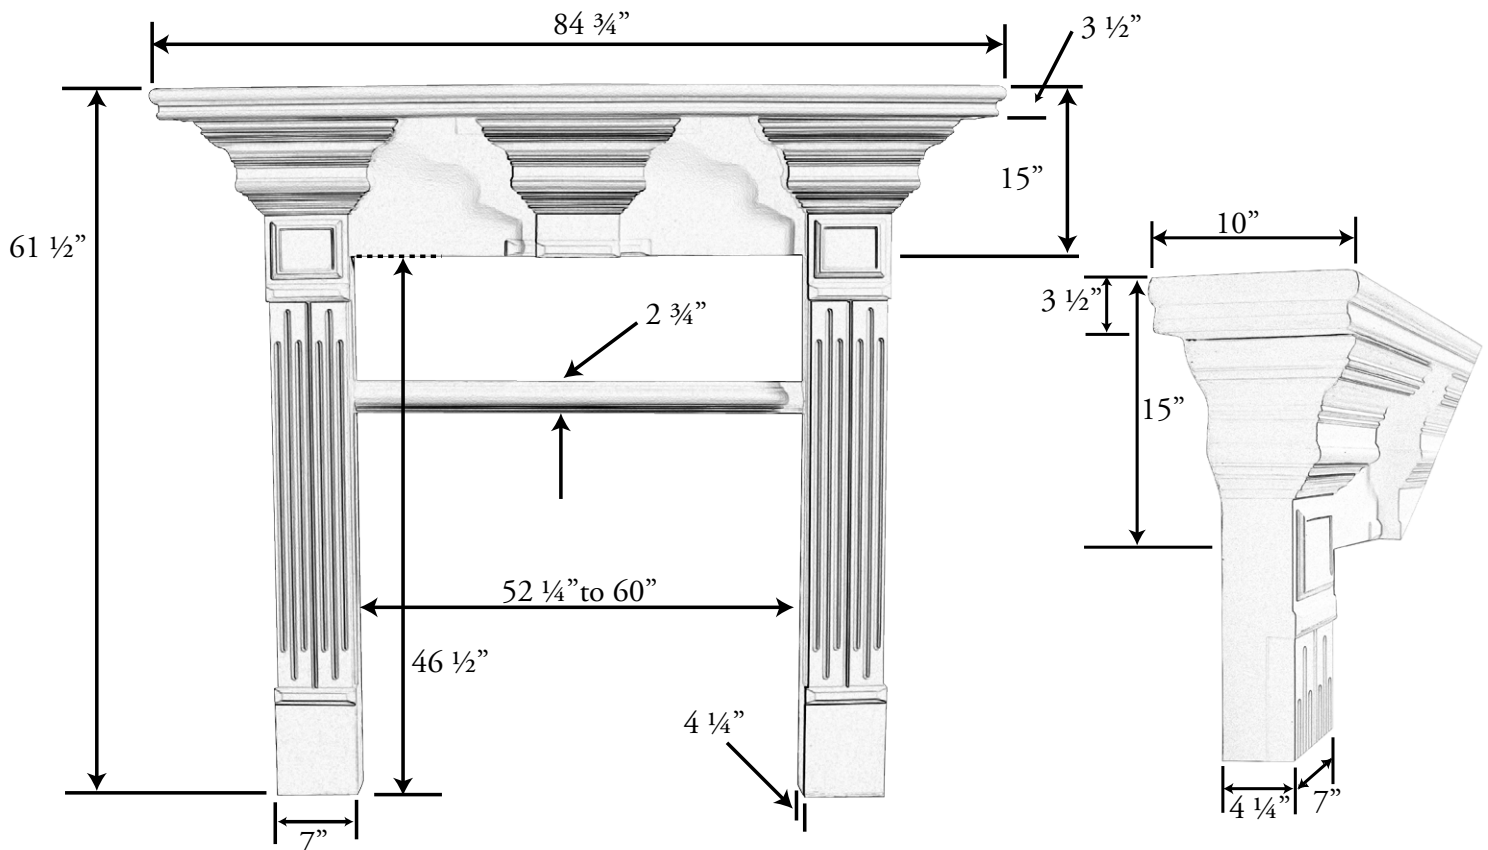

*** Shown with Marble Surround

Plaster

Avondale Features & Specifications:

- Fireplace Applications: 36" - 42" - 48" Wood; 36" - 42" Gas
- 60" - 66" - 72" Hearth depending on the model and installation
- Available in Tall only
- Adjustable both width and length
- Legs offer straight inside edge
- Depth of mantel allows for stone or brick surround
- Four pieces for easy installation
- Available in *Plaster*, *plusSandstone* or *plusTumbled*

plusTumbled

plusSandstone

Avondale C Features & Specifications:

- Adjustable from 51" to 59" with 78" shelf
- 42", 48" or 52" fireplace can be used
- Hearth sizes from 72" and up depending on installation