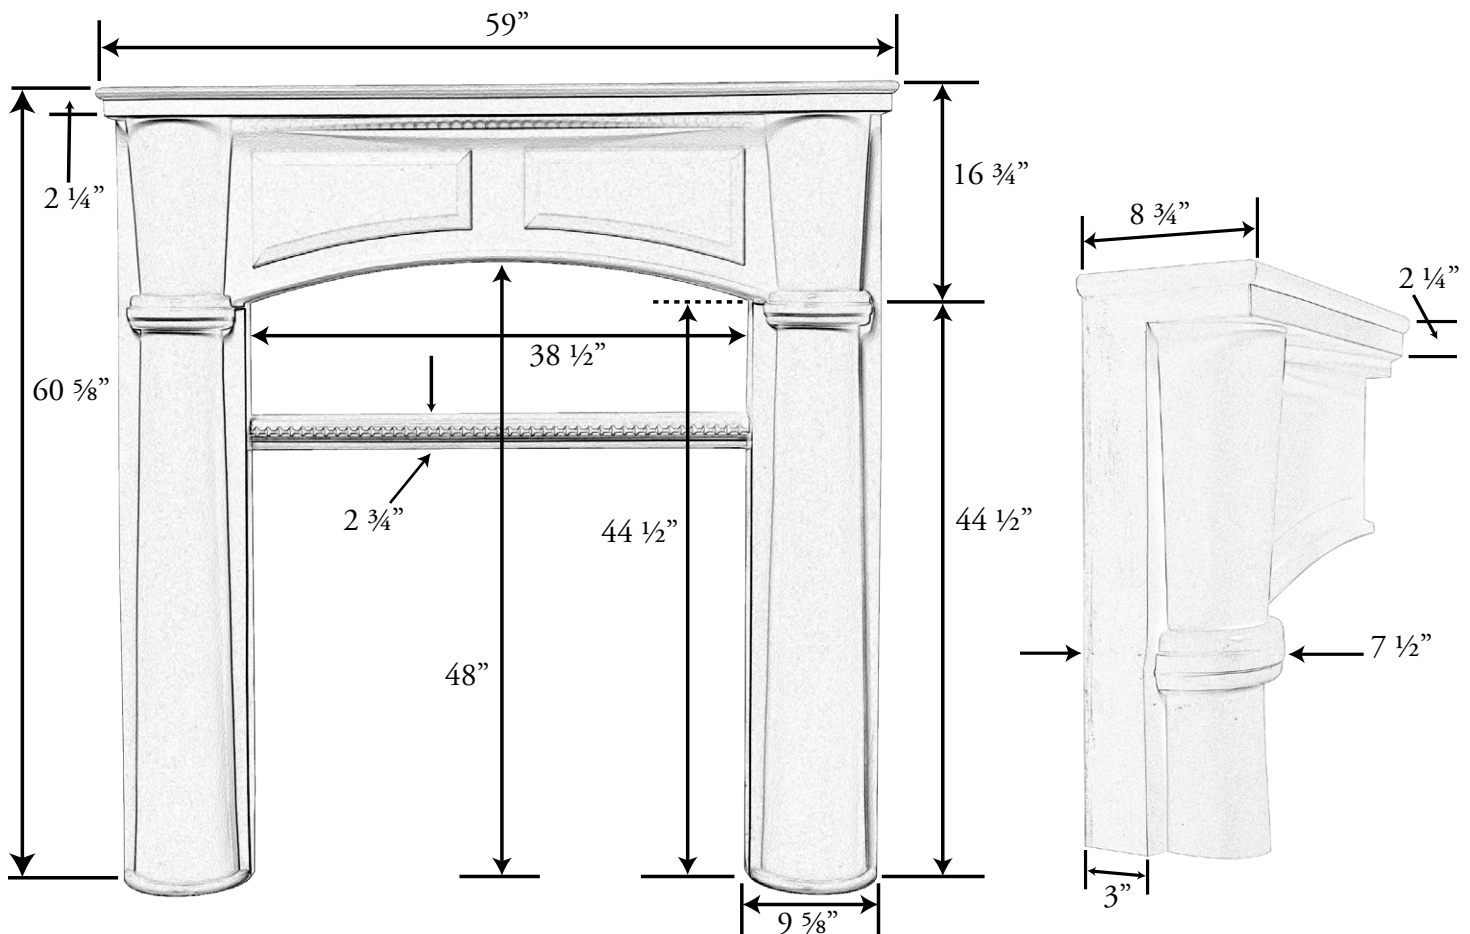

151 Dekalb Industrial Way • Decatur, Georgia 30030
(404) 373-PLUS(7587) • (877) 628-1628 • Fax (404) 373-3122
www.aaplusinc.com • info@aaplusinc.com