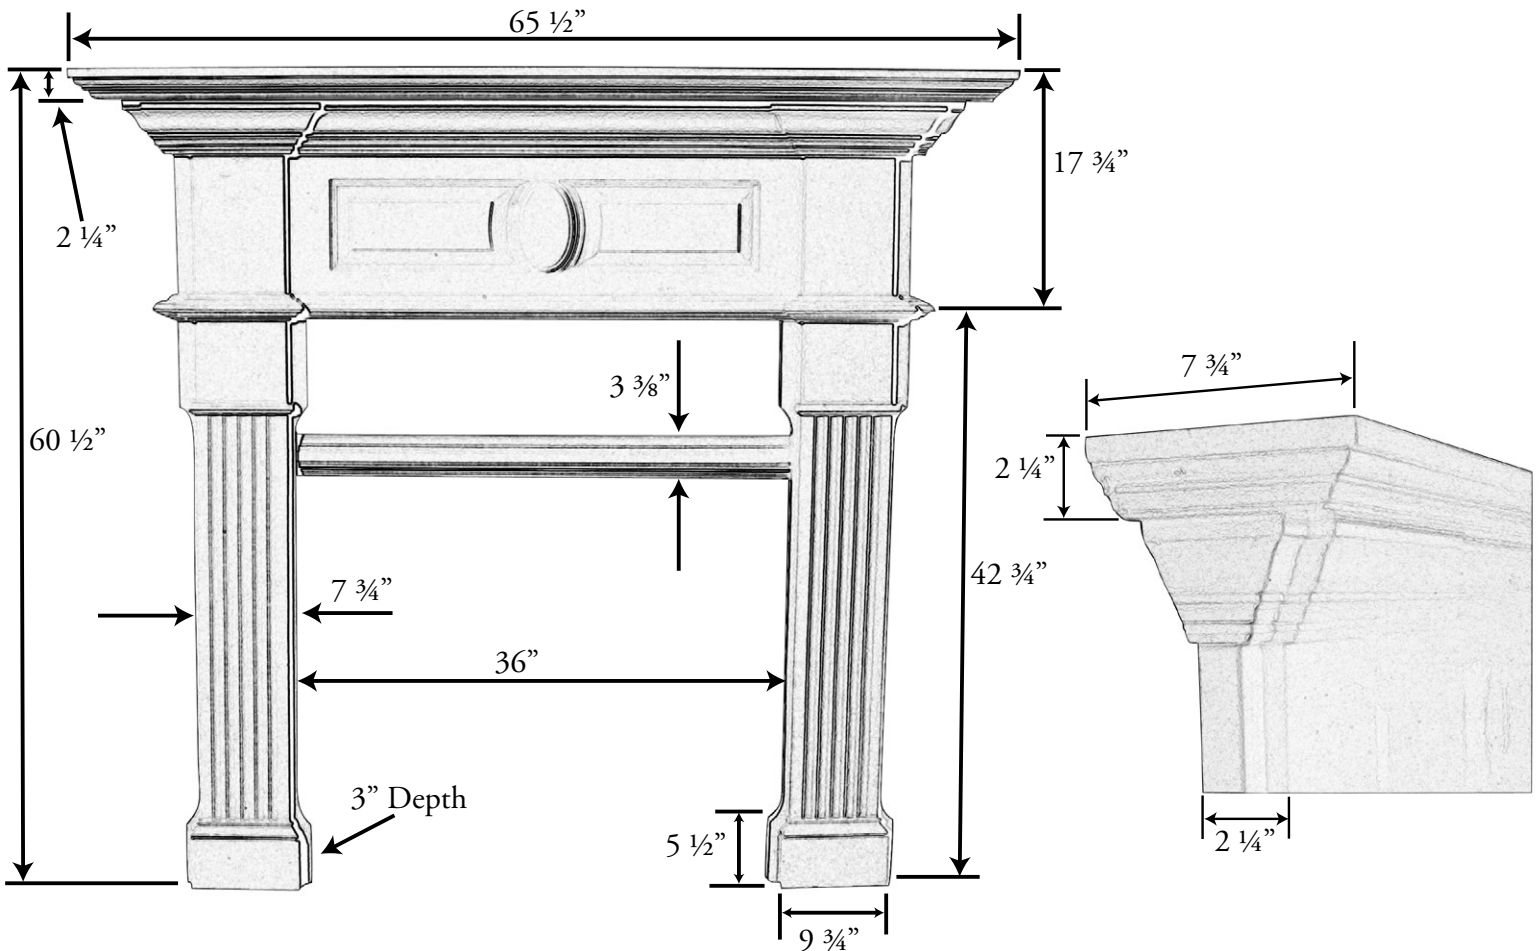

151 Dekalb Industrial Way • Decatur, Georgia 30030
(404) 373-PLUS(7587) • (877) 628-1628 • Fax (404) 373-3122
www.aaplusinc.com • info@aaplusinc.com