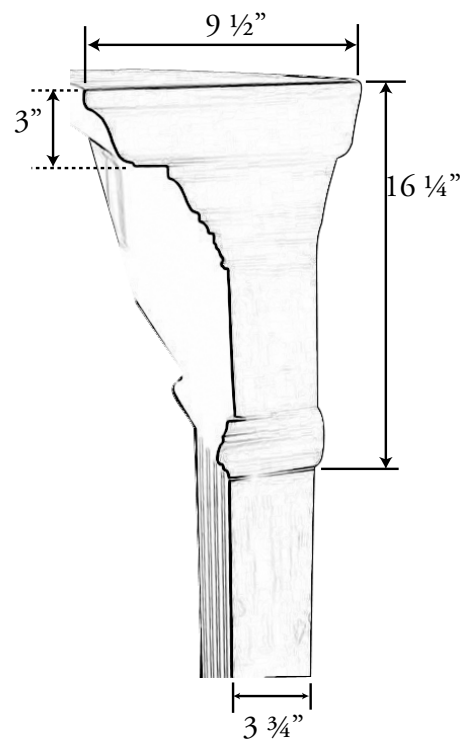

151 Dekalb Industrial Way • Decatur, Georgia 30030
(404) 373-PLUS(7587) • (877) 628-1628 • Fax (404) 373-3122
www.aplusinc.com • info@aplusinc.com