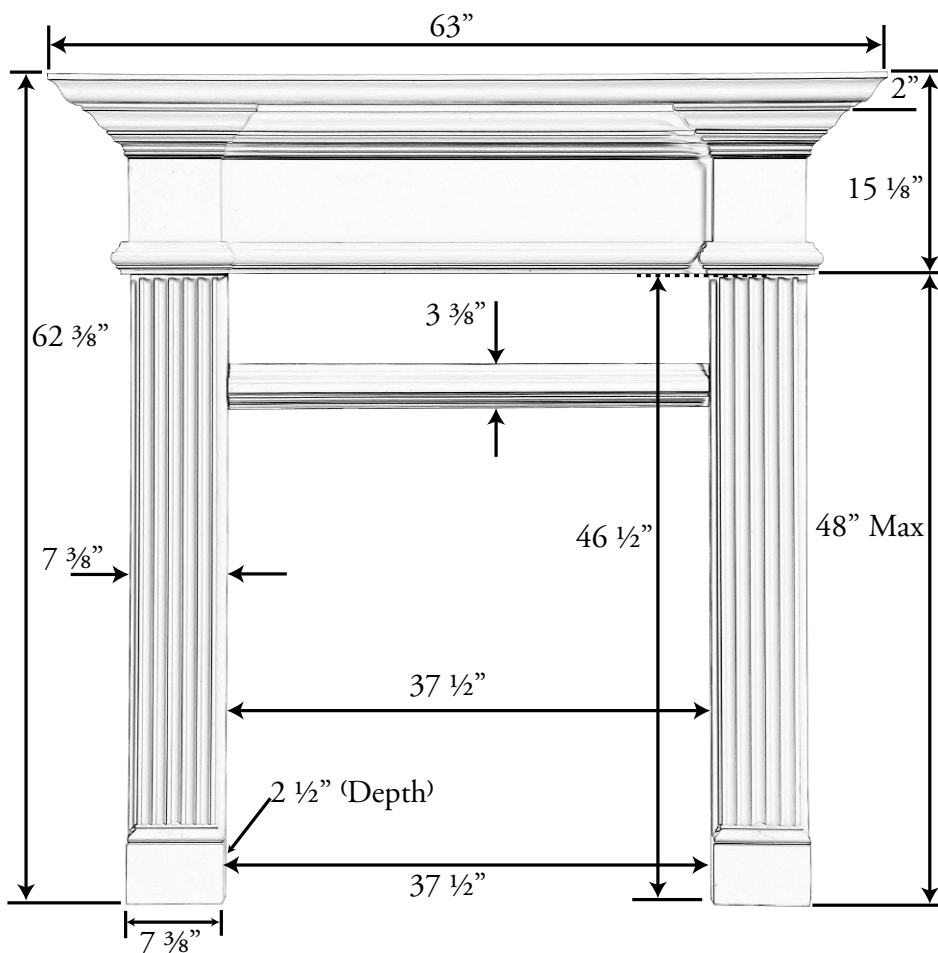

151 Dekalb Industrial Way • Decatur, Georgia 30030
(404) 373-PLUS(7587) • (877) 628-1628 • Fax (404) 373-3122
www.aaplusinc.com • info@aaplusinc.com