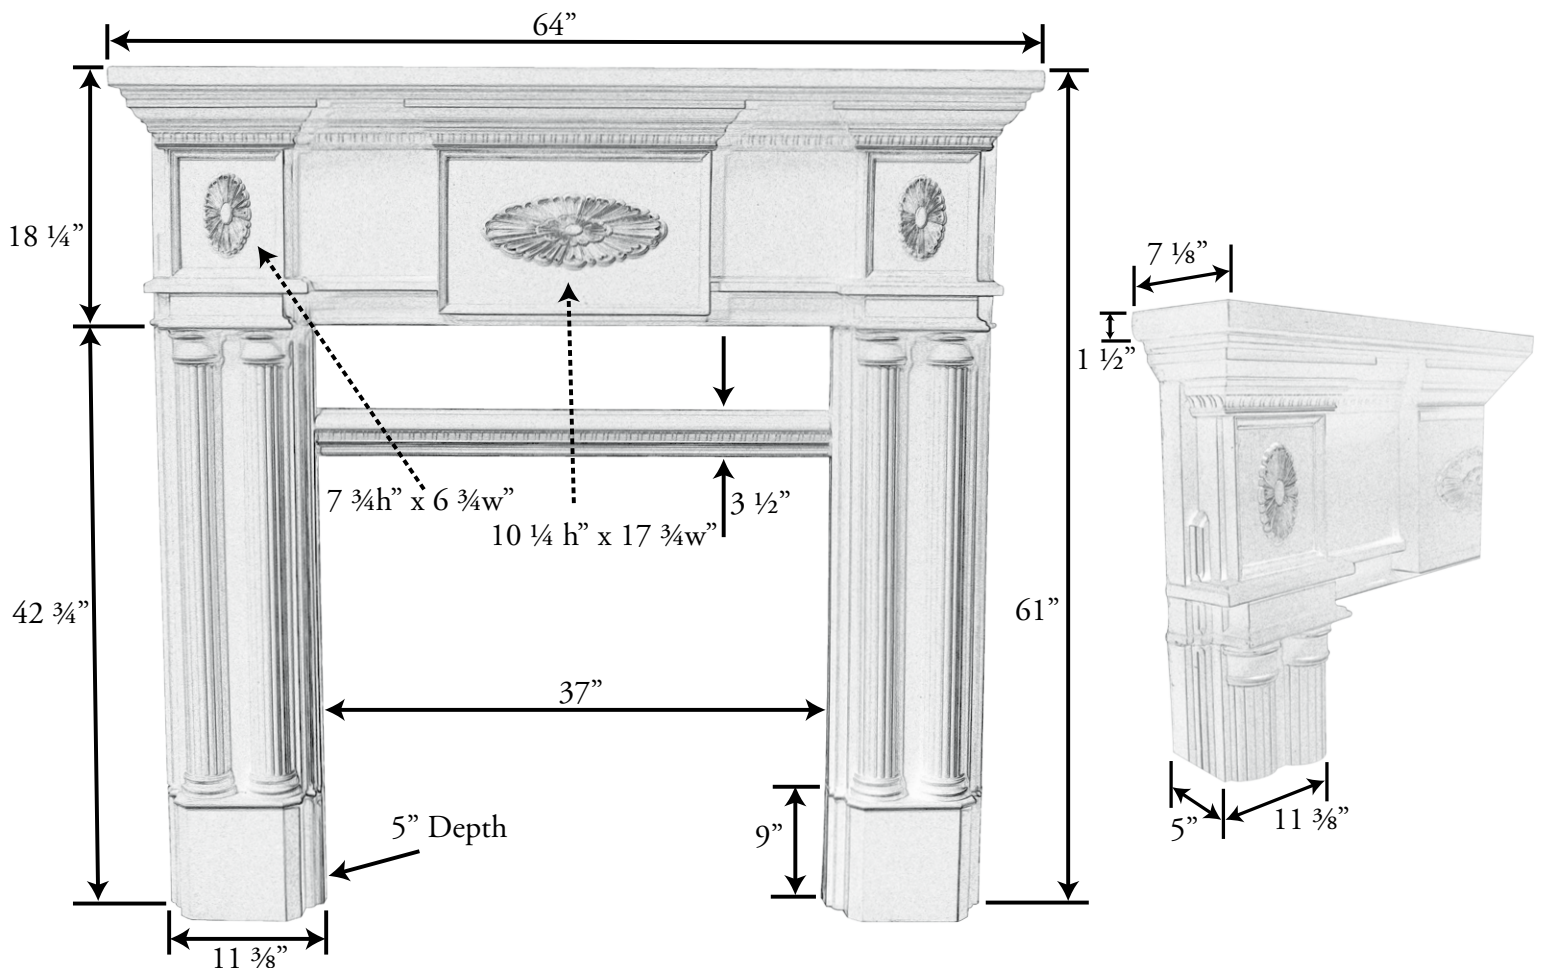

151 Dekalb Industrial Way • Decatur, Georgia 30030
(404) 373-PLUS(7587) • (877) 628-1628 • Fax (404) 373-3122
www.aaplusinc.com • info@aaplusinc.com