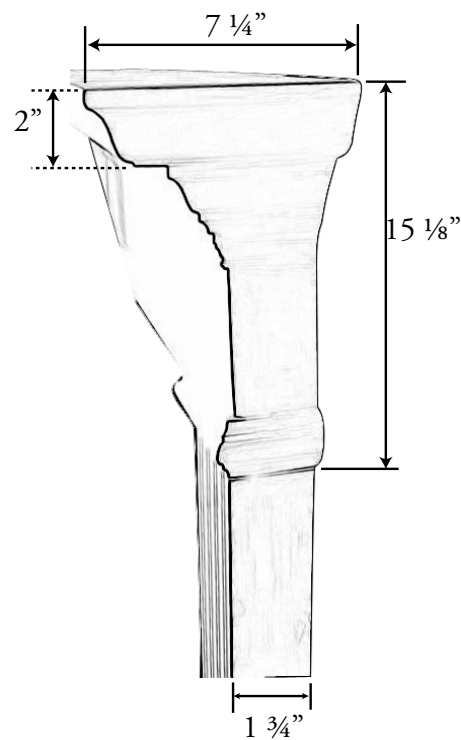

151 Dekalb Industrial Way • Decatur, Georgia 30030
(404) 373-PLUS(7587) • (877) 628-1628 • Fax (404) 373-3122
www.aaplusinc.com • info@aaplusinc.com